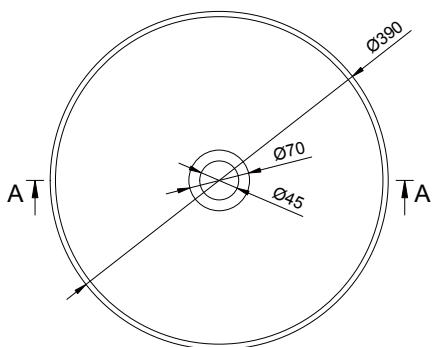

SUPER THIN EDGE 39 OVERCOUNTER WASHBASIN

ART. NO.: 1003401 | ROUND

TOP VIEW

SECTION A-A

SPECIFICATIONS

MATERIAL

INFINITE[®] Solid Surfaces

AVAILABLE COLORS

PRODUCT SIZE

Dia390 x H145mm

GROSS/NET WEIGHT

6.5kg / 4.0kg

WATER CAPACITY

8.5L

REMARKS

Not Include Waste Pipe