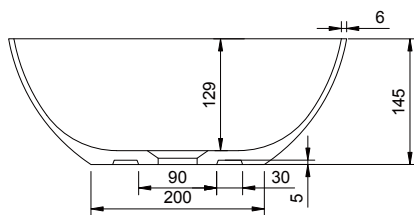

SUPER THIN EDGE 39 OVERCOUNTER WASHBASIN

ART. NO.: 1003401 | ROUND

TOP VIEW

SECTION A-A

SPECIFICATIONS

MATERIAL

INFINITE[®] Solid Surfaces

AVAILABLE COLORS

PRODUCT SIZE

Dia390 x H145mm

GROSS/NET WEIGHT

6.5kg / 4.0kg

WATER CAPACITY

8.5L

REMARKS

Not Include Waste Pipe