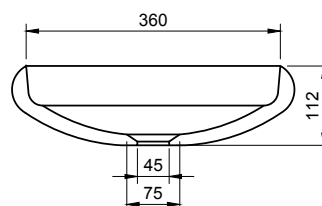

# ARDEA 60 OVERCOUNTER WASHBASIN

ART. NO.: 1003399 | OVAL

TOP VIEW

SECTION A-A

SECTION B-B

## SPECIFICATIONS

**MATERIAL**

INFINITE<sup>®</sup> Solid Surfaces

**AVAILABLE COLORS**

**PRODUCT SIZE**

L600 x D400 x H112mm

**GROSS/NET WEIGHT**

10.0kg / 7.0kg

**WATER CAPACITY**

12.5L

**REMARKS**

Not Include Waste Pipe