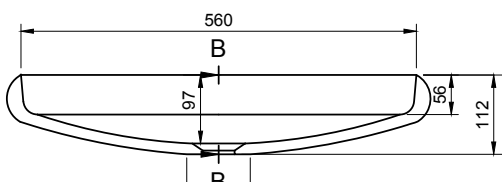

# ARDEA 60 OVERCOUNTER WASHBASIN

ART. NO.: 1003399 | OVAL

TOP VIEW

SECTION A-A

SECTION B-B

## SPECIFICATIONS

**MATERIAL**

INFINITE<sup>®</sup> Solid Surfaces

**AVAILABLE COLORS**

**PRODUCT SIZE**

L600 x D400 x H112mm

**GROSS/NET WEIGHT**

10.0kg / 7.0kg

**WATER CAPACITY**

12.5L

**REMARKS**

Not Include Waste Pipe