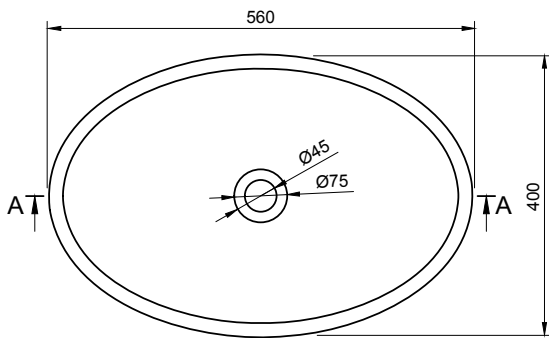

# ARDEA 60 OVERCOUNTER WASHBASIN

ART. NO.: 1003399 | OVAL

TOP VIEW

SECTION A-A

SECTION B-B

## SPECIFICATIONS

**MATERIAL**

INFINITE<sup>®</sup> Solid Surfaces

**AVAILABLE COLORS**

**PRODUCT SIZE**

L600 x D400 x H112mm

**GROSS/NET WEIGHT**

10.0kg / 7.0kg

**WATER CAPACITY**

12.5L

**REMARKS**

Not Include Waste Pipe