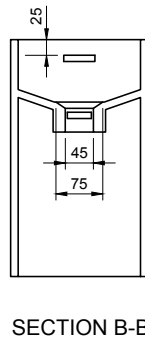

PURE WM 45 W/SHELF WALL MOUNT WASHBASIN

ART. NO.: 1003364 | RECTANGLE

SPECIFICATIONS

MATERIAL

INFINITE[®] Solid Surfaces

AVAILABLE COLORS

PRODUCT SIZE

L450 x D220 x H380mm

GROSS/NET WEIGHT

20.0kg / 17.0kg

WATER CAPACITY

5.0L

REMARKS

Not Include Waste Pipe

ACCESSORIES LIST

9000060
Pop-Up Drainage