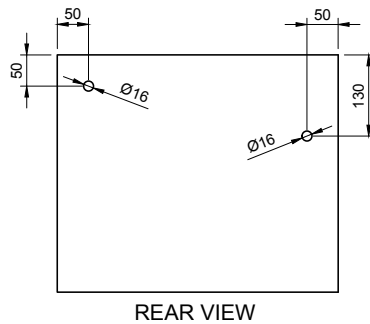

PURE WM 45 W/SHELF WALL MOUNT WASHBASIN

ART. NO.: 1003364 | RECTANGLE

SPECIFICATIONS

MATERIAL

INFINITE[®] Solid Surfaces

AVAILABLE COLORS

PRODUCT SIZE

L450 x D220 x H380mm

GROSS/NET WEIGHT

20.0kg / 17.0kg

WATER CAPACITY

5.0L

REMARKS

Not Include Waste Pipe

ACCESSORIES LIST

9000060
Pop-Up Drainage