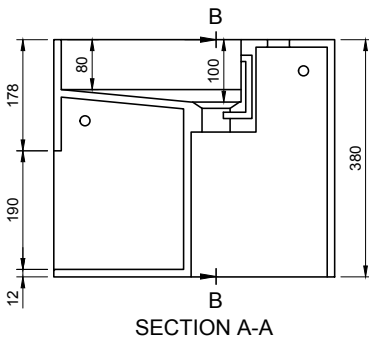

PURE WM 45 W/SHELF WALL MOUNT WASHBASIN

ART. NO.: 1003364 | RECTANGLE

SPECIFICATIONS

MATERIAL

INFINITE[®] Solid Surfaces

AVAILABLE COLORS

PRODUCT SIZE

L450 x D220 x H380mm

GROSS/NET WEIGHT

20.0kg / 17.0kg

WATER CAPACITY

5.0L

REMARKS

Not Include Waste Pipe

ACCESSORIES LIST

9000060
Pop-Up Drainage