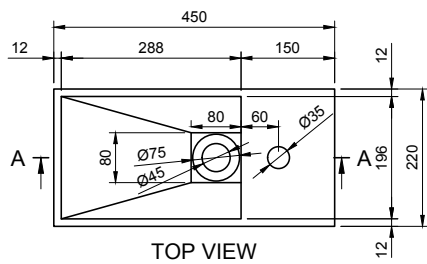

PURE WM 45 W/SHELF WALL MOUNT WASHBASIN

ART. NO.: 1003364 | RECTANGLE

SPECIFICATIONS

MATERIAL

INFINITE[®] Solid Surfaces

AVAILABLE COLORS

PRODUCT SIZE

L450 x D220 x H380mm

GROSS/NET WEIGHT

20.0kg / 17.0kg

WATER CAPACITY

5.0L

REMARKS

Not Include Waste Pipe

ACCESSORIES LIST

9000060
Pop-Up Drainage