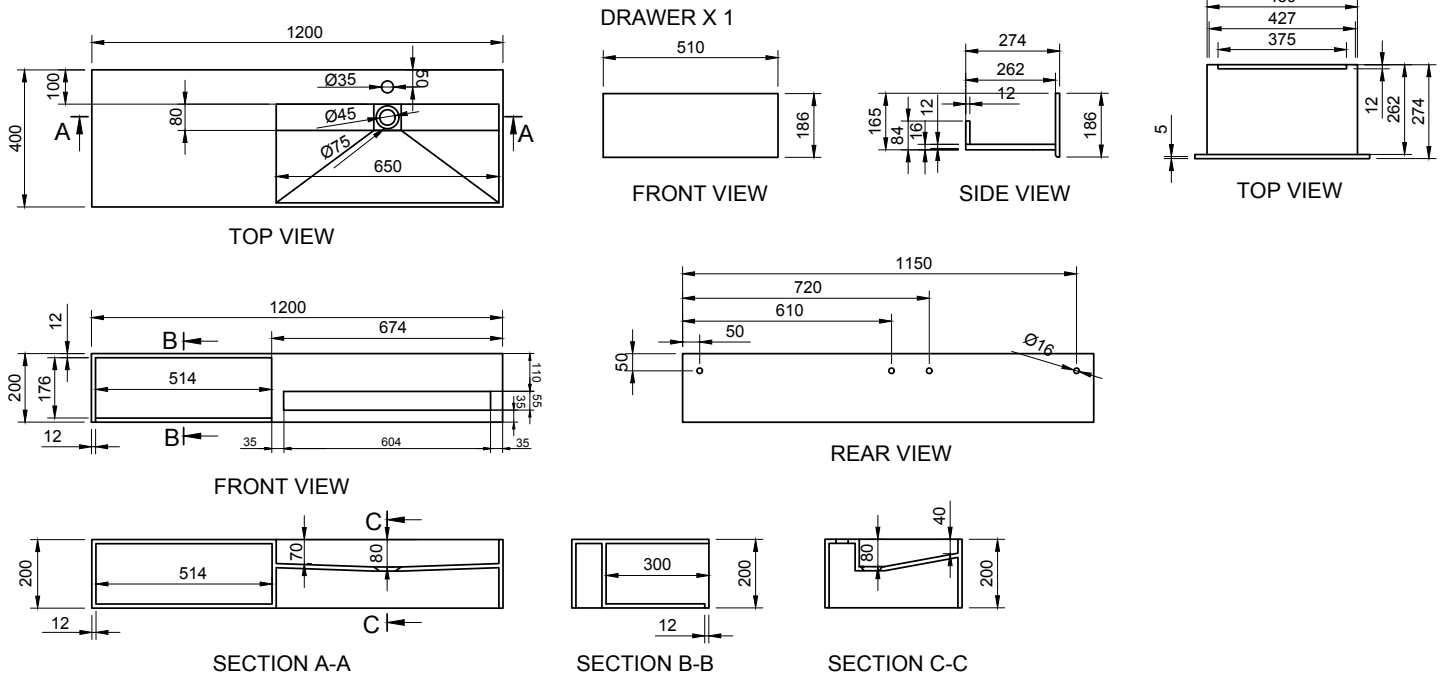

PURE WM 120R W/DRAWER WALL MOUNT WASHBASIN

ART. NO.: 1003324 | RECTANGLE

SPECIFICATIONS

MATERIAL

INFINITE[®] Solid Surfaces

AVAILABLE COLORS

PRODUCT SIZE

L1200 x D400 x H200mm

GROSS/NET WEIGHT

44.0kg / 40.0kg

WATER CAPACITY

15.0L

REMARKS

Not Include Waste Pipe

ACCESSORIES LIST

9000010
Pop-Up Drainage