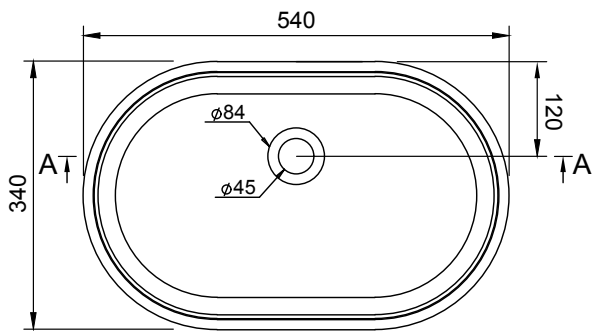

FLOAT E 54 OVERCOUNTER WASHBASIN

ART. NO.: 1003274 | OVAL

TOP VIEW

SECTION A-A

SECTION B-B

SPECIFICATIONS

MATERIAL

INFINITE[®] Solid Surfaces

AVAILABLE COLORS

PRODUCT SIZE

L540 x D340 x H130mm

GROSS/NET WEIGHT

12.5kg / 8.0kg

WATER CAPACITY

11.0L

REMARKS