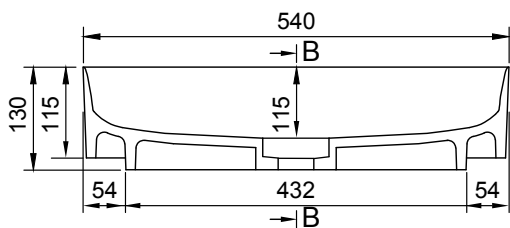

FLOAT E 54 OVERCOUNTER WASHBASIN

ART. NO.: 1003274 | OVAL

TOP VIEW

SECTION A-A

SECTION B-B

SPECIFICATIONS

MATERIAL

INFINITE[®] Solid Surfaces

AVAILABLE COLORS

PRODUCT SIZE

L540 x D340 x H130mm

GROSS/NET WEIGHT

12.5kg / 8.0kg

WATER CAPACITY

11.0L

REMARKS