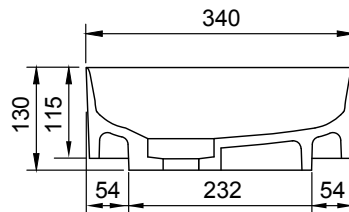

FLOAT E 54 OVERCOUNTER WASHBASIN

ART. NO.: 1003274 | OVAL

TOP VIEW

SECTION A-A

SECTION B-B

SPECIFICATIONS

MATERIAL

INFINITE[®] Solid Surfaces

AVAILABLE COLORS

PRODUCT SIZE

L540 x D340 x H130mm

GROSS/NET WEIGHT

12.5kg / 8.0kg

WATER CAPACITY

11.0L

REMARKS