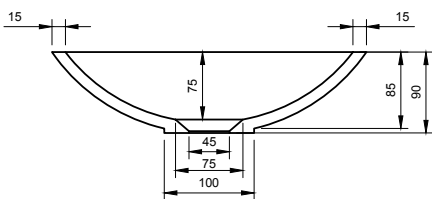

BOLOGNA 35 OVERCOUNTER WASHBASIN

ART. NO.: 1003260 | ROUND

TOP VIEW

SECTION A-A

SPECIFICATIONS

MATERIAL

INFINITE[®] Solid Surfaces

AVAILABLE COLORS

PRODUCT SIZE

Dia 320 x H90mm

GROSS/NET WEIGHT

6.0kg / 3.0kg

WATER CAPACITY

11.5L

REMARKS

Not Include Waste Pipe