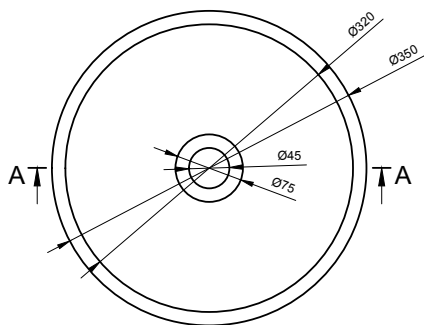

BOLOGNA 35 OVERCOUNTER WASHBASIN

ART. NO.: 1003260 | ROUND

TOP VIEW

SECTION A-A

SPECIFICATIONS

MATERIAL

INFINITE[®] Solid Surfaces

AVAILABLE COLORS

PRODUCT SIZE

Dia 320 x H90mm

GROSS/NET WEIGHT

6.0kg / 3.0kg

WATER CAPACITY

11.5L

REMARKS

Not Include Waste Pipe