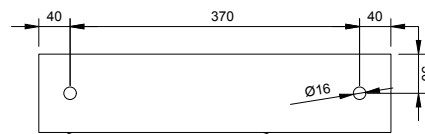

CIRQUE WM 45R WALL MOUNT WASHBASIN

ART. NO.: 1003258 | ROUNDED RECTANGLE

TOP VIEW

REAR VIEW

SECTION A-A

SECTION B-B

LEFT VIEW

SPECIFICATIONS

MATERIAL

INFINITE[®] Solid Surfaces

AVAILABLE COLORS

PRODUCT SIZE

L450 x D330 x H140mm

GROSS/NET WEIGHT

13.5kg / 9.5kg

WATER CAPACITY