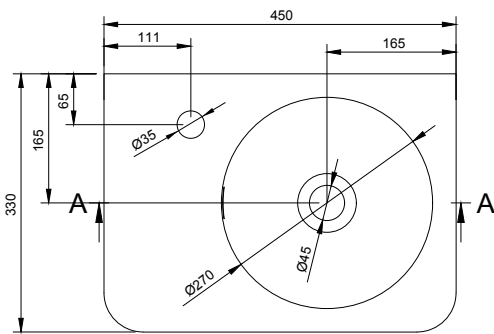

CIRQUE WM 45R WALL MOUNT WASHBASIN

ART. NO.: 1003258 | ROUNDED RECTANGLE

TOP VIEW

REAR VIEW

SECTION A-A

SECTION B-B

LEFT VIEW

SPECIFICATIONS

MATERIAL

INFINITE[®] Solid Surfaces

AVAILABLE COLORS

PRODUCT SIZE

L450 x D330 x H140mm

GROSS/NET WEIGHT

13.5kg / 9.5kg

WATER CAPACITY