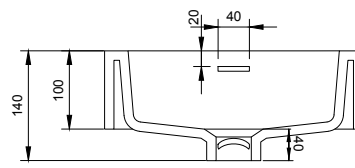

CIRQUE WM 45R WALL MOUNT WASHBASIN

ART. NO.: 1003258 | ROUNDED RECTANGLE

TOP VIEW

REAR VIEW

SECTION A-A

SECTION B-B

LEFT VIEW

SPECIFICATIONS

MATERIAL

INFINITE[®] Solid Surfaces

AVAILABLE COLORS

PRODUCT SIZE

L450 x D330 x H140mm

GROSS/NET WEIGHT

13.5kg / 9.5kg

WATER CAPACITY