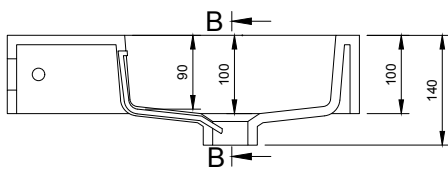

CIRQUE WM 45R WALL MOUNT WASHBASIN

ART. NO.: 1003258 | ROUNDED RECTANGLE

TOP VIEW

REAR VIEW

SECTION A-A

SECTION B-B

LEFT VIEW

SPECIFICATIONS

MATERIAL

INFINITE[®] Solid Surfaces

AVAILABLE COLORS

PRODUCT SIZE

L450 x D330 x H140mm

GROSS/NET WEIGHT

13.5kg / 9.5kg

WATER CAPACITY