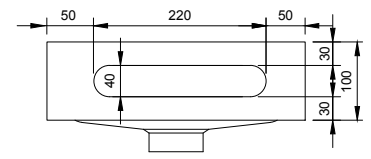

CIRQUE WM 45R WALL MOUNT WASHBASIN

ART. NO.: 1003258 | ROUNDED RECTANGLE

TOP VIEW

REAR VIEW

SECTION A-A

SECTION B-B

LEFT VIEW

SPECIFICATIONS

MATERIAL

INFINITE[®] Solid Surfaces

AVAILABLE COLORS

PRODUCT SIZE

L450 x D330 x H140mm

GROSS/NET WEIGHT

13.5kg / 9.5kg

WATER CAPACITY