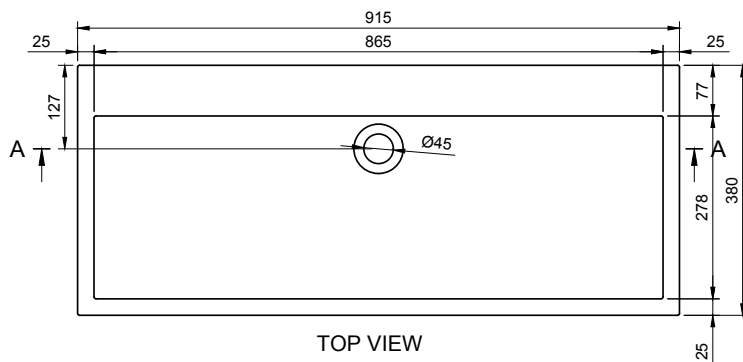

CARPI R 91.5 OVERCOUNTER WASHBASIN

ART. NO.: 1003193 | RECTANGLE

SPECIFICATIONS

MATERIAL

INFINITE[®] Solid Surfaces

AVAILABLE COLORS

PRODUCT SIZE

L915 x D380 x H160mm

GROSS/NET WEIGHT

27.5kg / 23.5kg

WATER CAPACITY

13.5L

REMARKS

Not Include Waste Pipe

ACCESSORIES LIST

9000010
Pop-Up Drainage