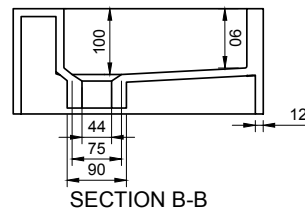

CARPI R 91.5 OVERCOUNTER WASHBASIN

ART. NO.: 1003193 | RECTANGLE

SPECIFICATIONS

MATERIAL

INFINITE[®] Solid Surfaces

AVAILABLE COLORS

PRODUCT SIZE

L915 x D380 x H160mm

GROSS/NET WEIGHT

27.5kg / 23.5kg

WATER CAPACITY

13.5L

REMARKS

Not Include Waste Pipe

ACCESSORIES LIST

9000010
Pop-Up Drainage