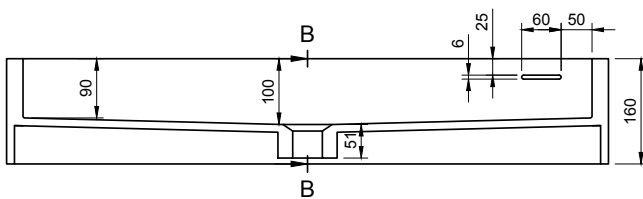

CARPI R 91.5 OVERCOUNTER WASHBASIN

ART. NO.: 1003193 | RECTANGLE

SPECIFICATIONS

MATERIAL

INFINITE[®] Solid Surfaces

AVAILABLE COLORS

PRODUCT SIZE

L915 x D380 x H160mm

GROSS/NET WEIGHT

27.5kg / 23.5kg

WATER CAPACITY

13.5L

REMARKS

Not Include Waste Pipe

ACCESSORIES LIST

9000010
Pop-Up Drainage