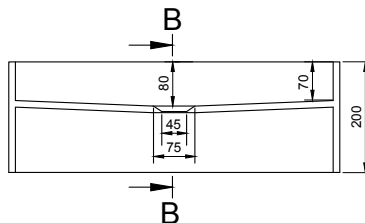

PURE WM 60 WALL MOUNT WASHBASIN

ART. NO.: 1003182 | RECTANGLE

TOP VIEW

REAR VIEW

FRONT VIEW

SECTION A-A

SECTION B-B

SPECIFICATIONS

MATERIAL

INFINITE[®] Solid Surfaces

AVAILABLE COLORS

PRODUCT SIZE

L600 x D400 x H200mm

GROSS/NET WEIGHT

19.0kg / 15.0kg

WATER CAPACITY