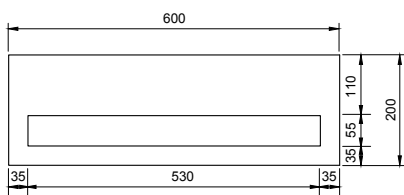

PURE WM 60 WALL MOUNT WASHBASIN

ART. NO.: 1003182 | RECTANGLE

TOP VIEW

REAR VIEW

FRONT VIEW

SECTION A-A

SECTION B-B

SPECIFICATIONS

MATERIAL

INFINITE[®] Solid Surfaces

AVAILABLE COLORS

PRODUCT SIZE

L600 x D400 x H200mm

GROSS/NET WEIGHT

19.0kg / 15.0kg

WATER CAPACITY