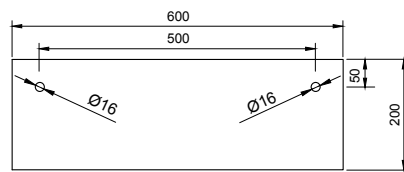

PURE WM 60 WALL MOUNT WASHBASIN

ART. NO.: 1003182 | RECTANGLE

TOP VIEW

REAR VIEW

FRONT VIEW

SECTION A-A

SECTION B-B

SPECIFICATIONS

MATERIAL

INFINITE[®] Solid Surfaces

AVAILABLE COLORS

PRODUCT SIZE

L600 x D400 x H200mm

GROSS/NET WEIGHT

19.0kg / 15.0kg

WATER CAPACITY