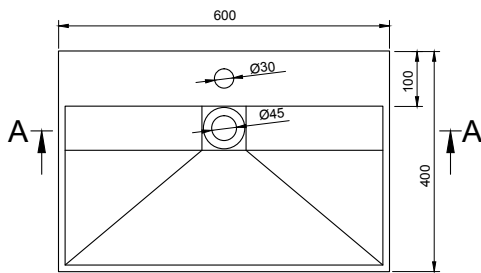

PURE WM 60 WALL MOUNT WASHBASIN

ART. NO.: 1003182 | RECTANGLE

TOP VIEW

REAR VIEW

FRONT VIEW

SECTION A-A

SECTION B-B

SPECIFICATIONS

MATERIAL

INFINITE[®] Solid Surfaces

AVAILABLE COLORS

PRODUCT SIZE

L600 x D400 x H200mm

GROSS/NET WEIGHT

19.0kg / 15.0kg

WATER CAPACITY