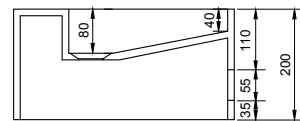

SECTION B-B

SPECIFICATIONS

MATERIAL

INFINITE® Solid Surfaces