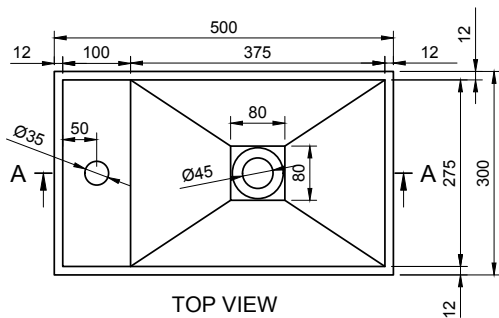

PURE WM 50R WALL MOUNT WASHBASIN

ART. NO.: 1003113 | RECTANGLE

TOP VIEW

SPECIFICATIONS

MATERIAL

INFINITE® Solid Surfaces

AVAILABLE COLORS

PRODUCT SIZE

L500 x D300 x H200mm

GROSS/NET WEIGHT

14.0kg / 11.0kg

WATER CAPACITY

10.5L

REMARKS

Not Include Waste Pipe

ACCESSORIES LIST

*OPTIONAL