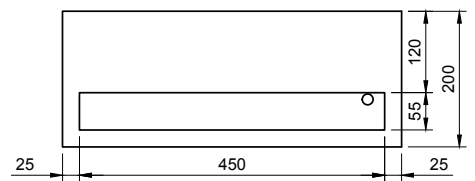

FRONT VIEW

SPECIFICATIONS

MATERIAL

INFINITE® Solid Surfaces

AVAILABLE COLORS

PRODUCT SIZE

L500 x D300 x H200mm

GROSS/NET WEIGHT

14.0kg / 11.0kg

WATER CAPACITY

10.5L

REMARKS

Not Include Waste Pipe

ACCESSORIES LIST

*OPTIONAL