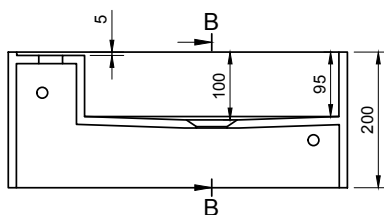

SECTION A-A