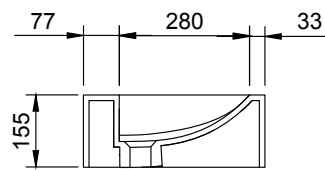

SECTION B-B

SPECIFICATIONS

MATERIAL

INFINITE® Solid Surfaces