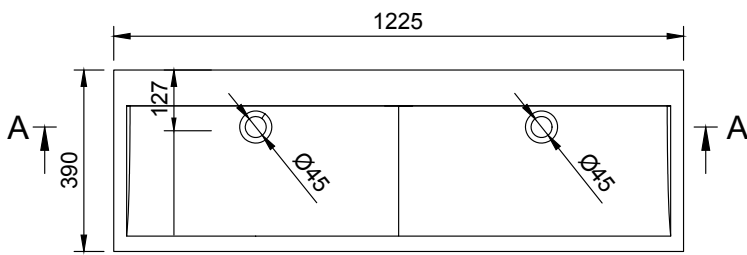

CARPI R 123 OVERCOUNTER WASHBASIN

ART. NO.: 1003101 | RECTANGLE

TOP VIEW

SECTION B-B

SPECIFICATIONS

MATERIAL

INFINITE® Solid Surfaces

AVAILABLE COLORS

PRODUCT SIZE

L1225 x D390 x H155mm

GROSS/NET WEIGHT

41.0kg / 36.0kg

WATER CAPACITY

16.0L

REMARKS

Not Include Waste Pipe

ACCESSORIES LIST

*OPTIONAL