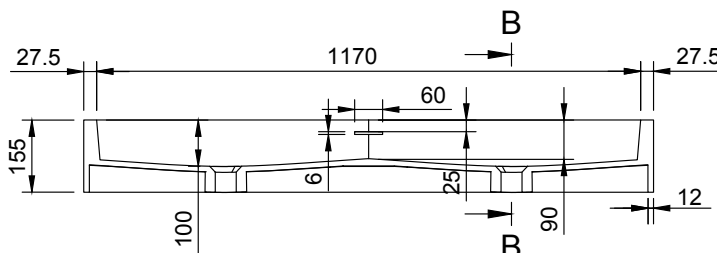

CARPI R 123 OVERCOUNTER WASHBASIN

ART. NO.: 1003101 | RECTANGLE

TOP VIEW

SECTION A-A

SECTION B-B

SPECIFICATIONS

MATERIAL

INFINITE[®] Solid Surfaces

AVAILABLE COLORS

PRODUCT SIZE

L1225 x D390 x H155mm

GROSS/NET WEIGHT

41.0kg / 36.0kg

WATER CAPACITY

16.0L

REMARKS