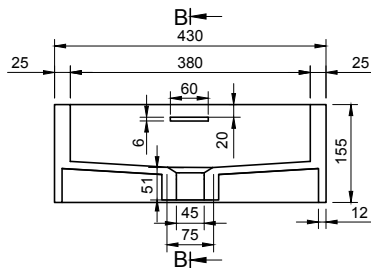

CARPI R 43 OVERCOUNTER WASHBASIN

ART. NO.: 1003099 | RECTANGLE

TOP VIEW

SECTION A-A

SECTION B-B

SPECIFICATIONS

MATERIAL

INFINITE[®] Solid Surfaces

AVAILABLE COLORS

PRODUCT SIZE

L430 x D380 x H155mm

GROSS/NET WEIGHT

15.5kg / 12.5kg

WATER CAPACITY

9.0L

REMARKS