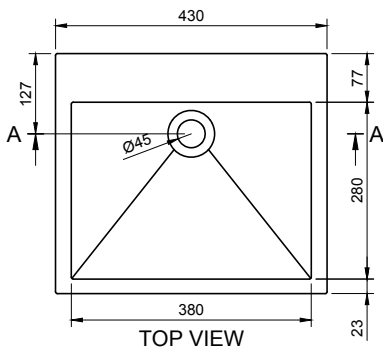

CARPI R 43 OVERCOUNTER WASHBASIN

ART. NO.: 1003099 | RECTANGLE

TOP VIEW