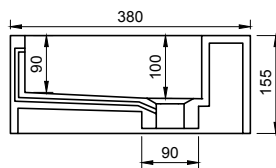

SECTION B-B

SPECIFICATIONS

MATERIAL

INFINITE® Solid Surfaces