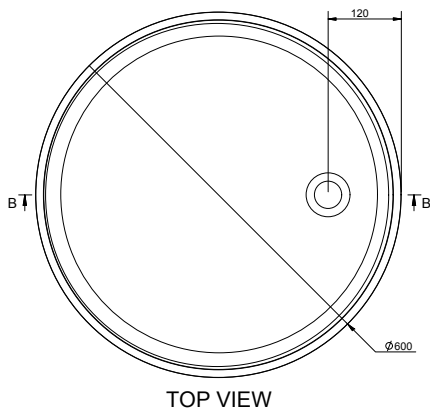

FLOAT 60 OVERCOUNTER WASHBASIN

ART. NO.: 1003058 | ROUND

SPECIFICATIONS

MATERIAL

INFINITE[®] Solid Surfaces

AVAILABLE COLORS

PRODUCT SIZE

Dia 600 x H100mm

GROSS/NET WEIGHT

15.0kg / 9.0kg

WATER CAPACITY

17.5L

REMARKS

Not Include Waste Pipe

ACCESSORIES LIST

9000010
Pop-Up Drainage