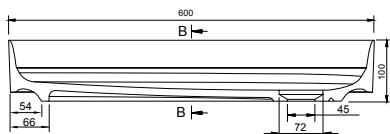

FLOAT 60 OVERCOUNTER WASHBASIN

ART. NO.: 1003058 | ROUND

SPECIFICATIONS

MATERIAL

INFINITE[®] Solid Surfaces

AVAILABLE COLORS

PRODUCT SIZE

Dia 600 x H100mm

GROSS/NET WEIGHT

15.0kg / 9.0kg

WATER CAPACITY

17.5L

REMARKS

Not Include Waste Pipe

ACCESSORIES LIST

9000010
Pop-Up Drainage