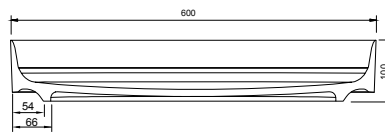

FLOAT 60 OVERCOUNTER WASHBASIN

ART. NO.: 1003058 | ROUND

SPECIFICATIONS

MATERIAL

INFINITE[®] Solid Surfaces

AVAILABLE COLORS

PRODUCT SIZE

Dia 600 x H100mm

GROSS/NET WEIGHT

15.0kg / 9.0kg

WATER CAPACITY

17.5L

REMARKS

Not Include Waste Pipe

ACCESSORIES LIST

9000010
Pop-Up Drainage