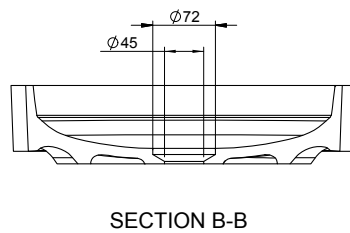

FLOAT 40 OVERCOUNTER WASHBASIN

ART. NO.: 1003057 | ROUND

SPECIFICATIONS

MATERIAL

INFINITE[®] Solid Surfaces

AVAILABLE COLORS

PRODUCT SIZE

Dia 400 x H120mm

GROSS/NET WEIGHT

10.0kg / 7.0kg

WATER CAPACITY

8.5L

REMARKS

Not Include Waste Pipe

ACCESSORIES LIST

9000010
Pop-Up Drainage