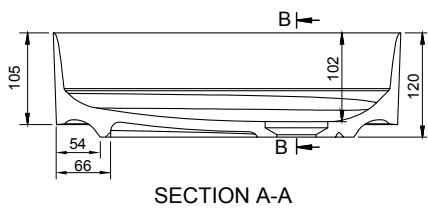

FLOAT 40 OVERCOUNTER WASHBASIN

ART. NO.: 1003057 | ROUND

SPECIFICATIONS

MATERIAL

INFINITE[®] Solid Surfaces

AVAILABLE COLORS

PRODUCT SIZE

Dia 400 x H120mm

GROSS/NET WEIGHT

10.0kg / 7.0kg

WATER CAPACITY

8.5L

REMARKS

Not Include Waste Pipe

ACCESSORIES LIST

9000010
Pop-Up Drainage