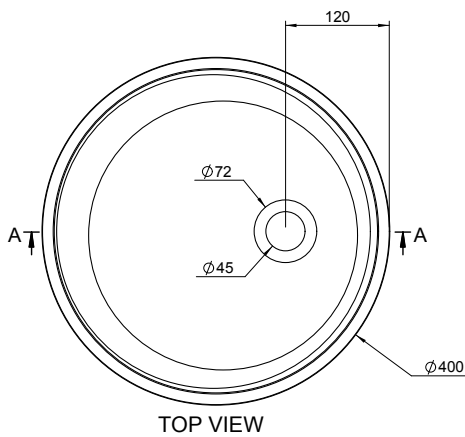

FLOAT 40 OVERCOUNTER WASHBASIN

ART. NO.: 1003057 | ROUND

SPECIFICATIONS

MATERIAL

INFINITE[®] Solid Surfaces

AVAILABLE COLORS

PRODUCT SIZE

Dia 400 x H120mm

GROSS/NET WEIGHT

10.0kg / 7.0kg

WATER CAPACITY

8.5L

REMARKS

Not Include Waste Pipe

ACCESSORIES LIST

9000010
Pop-Up Drainage