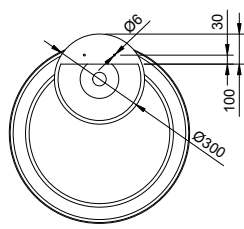

# FLOAT P D60 WITH PEDESTAL WASHBASINS

ART. NO.: 1003056 | ROUND

TOP VIEW

BOTTOM VIEW

FRONT VIEW

SECTION A-A

REAR VIEW

### PRODUCT SIZE

Dia 600 x H850mm