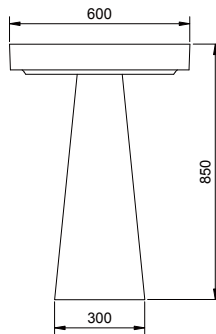

# FLOAT P D60 WITH PEDESTAL WASHBASINS

ART. NO.: 1003056 | ROUND

TOP VIEW

BOTTOM VIEW

FRONT VIEW

SECTION A-A

REAR VIEW

### PRODUCT SIZE

Dia 600 x H850mm