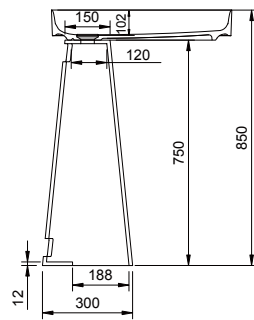

# FLOAT P D60 WITH PEDESTAL WASHBASINS

ART. NO.: 1003056 | ROUND

TOP VIEW

BOTTOM VIEW

FRONT VIEW

SECTION A-A

REAR VIEW

### PRODUCT SIZE

Dia 600 x H850mm

### GROSS/NET WEIGHT

32.0kg / 23.0kg

### WATER CAPACITY

17.5L