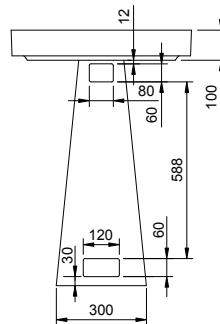

# FLOAT P D60 WITH PEDESTAL WASHBASINS

ART. NO.: 1003056 | ROUND

TOP VIEW

BOTTOM VIEW

FRONT VIEW

SECTION A-A

REAR VIEW

### PRODUCT SIZE

Dia 600 x H850mm

### WATER CAPACITY

17.5L