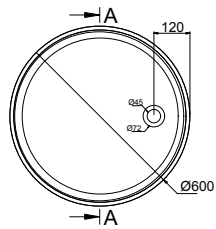

# FLOAT P D60 WITH PEDESTAL WASHBASINS

ART. NO.: 1003056 | ROUND

TOP VIEW

BOTTOM VIEW

FRONT VIEW

SECTION A-A

REAR VIEW

### PRODUCT SIZE

Dia 600 x H850mm