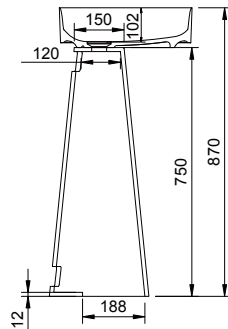

FLOAT P D40 WITH PEDESTAL WASHBASINS

ART. NO.: 1003055 | ROUND

TOP VIEW

BOTTOM VIEW

FRONT VIEW

SECTION A-A

REAR VIEW

SPECIFICATIONS

MATERIAL

INFINITE[®] Solid Surfaces

AVAILABLE COLORS

PRODUCT SIZE

Dia 400 x H870mm

GROSS/NET WEIGHT

29.5kg / 21.0kg

WATER CAPACITY