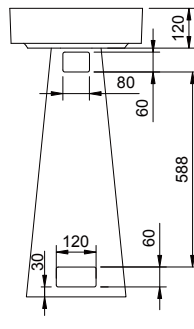

FLOAT P D40 WITH PEDESTAL WASHBASINS

ART. NO.: 1003055 | ROUND

TOP VIEW

BOTTOM VIEW

FRONT VIEW

SECTION A-A

REAR VIEW

SPECIFICATIONS

MATERIAL

INFINITE[®] Solid Surfaces

AVAILABLE COLORS

PRODUCT SIZE

Dia 400 x H870mm

GROSS/NET WEIGHT

29.5kg / 21.0kg

WATER CAPACITY