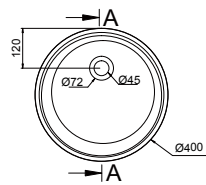

FLOAT P D40 WITH PEDESTAL WASHBASINS

ART. NO.: 1003055 | ROUND

TOP VIEW

BOTTOM VIEW

FRONT VIEW

SECTION A-A

REAR VIEW

SPECIFICATIONS

MATERIAL

INFINITE[®] Solid Surfaces

AVAILABLE COLORS

PRODUCT SIZE

Dia 400 x H870mm

GROSS/NET WEIGHT

29.5kg / 21.0kg

WATER CAPACITY