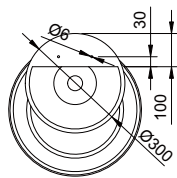

FLOAT P D40 WITH PEDESTAL WASHBASINS

ART. NO.: 1003055 | ROUND

TOP VIEW

BOTTOM VIEW

FRONT VIEW

SECTION A-A

REAR VIEW

SPECIFICATIONS

MATERIAL

INFINITE[®] Solid Surfaces

AVAILABLE COLORS

PRODUCT SIZE

Dia 400 x H870mm

GROSS/NET WEIGHT

29.5kg / 21.0kg

WATER CAPACITY