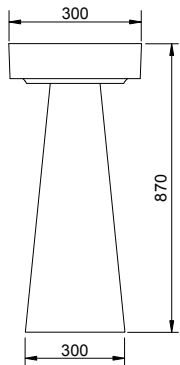

FLOAT P D40 WITH PEDESTAL WASHBASINS

ART. NO.: 1003055 | ROUND

TOP VIEW

BOTTOM VIEW

FRONT VIEW

SECTION A-A

REAR VIEW

SPECIFICATIONS

MATERIAL

INFINITE[®] Solid Surfaces

AVAILABLE COLORS

PRODUCT SIZE

Dia 400 x H870mm

GROSS/NET WEIGHT

29.5kg / 21.0kg

WATER CAPACITY