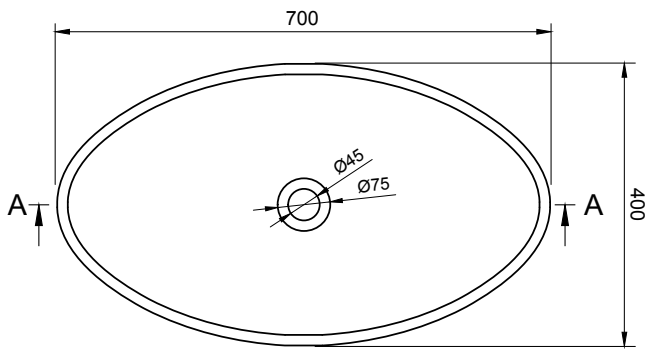

BOLOGNA 70 OVERCOUNTER WASHBASIN

ART. NO.: 1003023 | OVAL

TOP VIEW