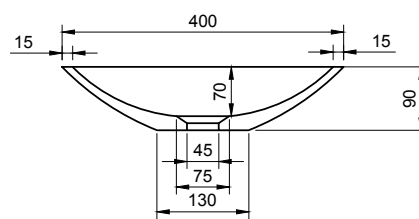

SECTION B-B

SPECIFICATIONS

MATERIAL

INFINITE® Solid Surfaces

AVAILABLE COLORS

PRODUCT SIZE

L700 x D400 x H90mm

GROSS/NET WEIGHT

9.5kg / 6.0kg

WATER CAPACITY

11.5L

REMARKS

Not Include Waste Pipe

ACCESSORIES LIST

*OPTIONAL