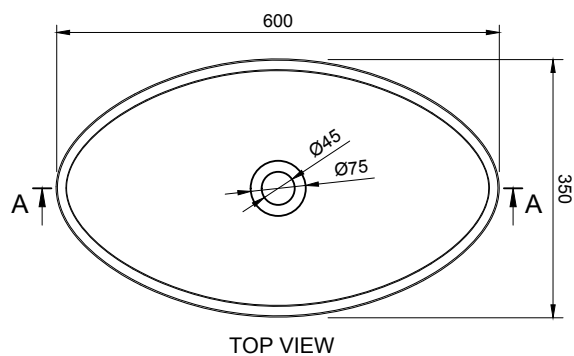

BOLOGNA 60 OVERCOUNTER WASHBASIN

ART. NO.: 1003021 | OVAL

SPECIFICATIONS

MATERIAL

INFINITE[®] Solid Surfaces

AVAILABLE COLORS

PRODUCT SIZE

L600 x D350 x H90mm

GROSS/NET WEIGHT

9.0kg / 5.0kg

WATER CAPACITY

10.0L

REMARKS

Not Include Waste Pipe

ACCESSORIES LIST

9000010
Pop-Up Drainage