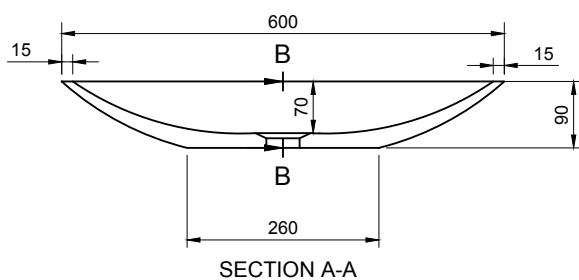

BOLOGNA 60 OVERCOUNTER WASHBASIN

ART. NO.: 1003021 | OVAL

SPECIFICATIONS

MATERIAL

INFINITE[®] Solid Surfaces

AVAILABLE COLORS

PRODUCT SIZE

L600 x D350 x H90mm

GROSS/NET WEIGHT

9.0kg / 5.0kg

WATER CAPACITY

10.0L

REMARKS

Not Include Waste Pipe

ACCESSORIES LIST

9000010
Pop-Up Drainage