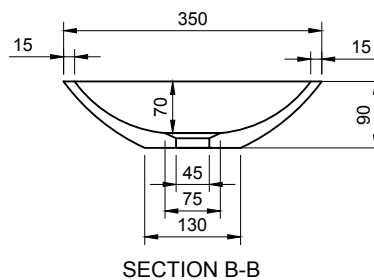

BOLOGNA 60 OVERCOUNTER WASHBASIN

ART. NO.: 1003021 | OVAL

SPECIFICATIONS

MATERIAL

INFINITE[®] Solid Surfaces

AVAILABLE COLORS

PRODUCT SIZE

L600 x D350 x H90mm

GROSS/NET WEIGHT

9.0kg / 5.0kg

WATER CAPACITY

10.0L

REMARKS

Not Include Waste Pipe

ACCESSORIES LIST

9000010
Pop-Up Drainage