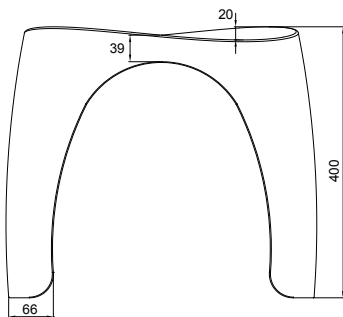

SOLIDHARMONY STOOL

ART. NO.: 1001500 | RECTANGLE

TOP VIEW

FRONT VIEW

LEFT VIEW

SPECIFICATIONS

MATERIAL

INFINITE[®] Solid Surfaces

AVAILABLE COLORS

PRODUCT SIZE

L458 x W312 x H400mm

GROSS/NET WEIGHT

9.0kg / 7.5kg

ACCESSORIES LIST

9000090
Magic Sponge 1pc