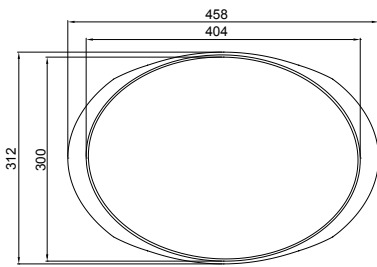

SOLIDHARMONY STOOL

ART. NO.: 1001500 | RECTANGLE

TOP VIEW

FRONT VIEW

LEFT VIEW

SPECIFICATIONS

MATERIAL

INFINITE[®] Solid Surfaces

AVAILABLE COLORS

PRODUCT SIZE

L458 x W312 x H400mm

GROSS/NET WEIGHT

9.0kg / 7.5kg

ACCESSORIES LIST

9000090
Magic Sponge 1pc