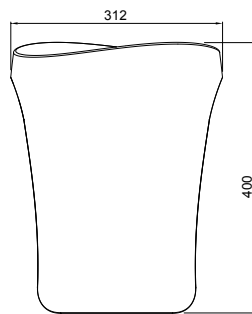

SOLIDHARMONY STOOL

ART. NO.: 1001500 | RECTANGLE

TOP VIEW

FRONT VIEW

LEFT VIEW

SPECIFICATIONS

MATERIAL

INFINITE[®] Solid Surfaces

AVAILABLE COLORS

PRODUCT SIZE

L458 x W312 x H400mm

GROSS/NET WEIGHT

9.0kg / 7.5kg

ACCESSORIES LIST

9000090
Magic Sponge 1pc