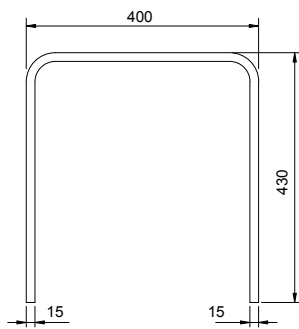

CIRQUE STOOL

ART. NO.: 1001003 | RECTANGLE

TOP VIEW

FRONT VIEW

LEFT VIEW

SPECIFICATIONS

MATERIAL

INFINITE[®] Solid Surfaces

AVAILABLE COLORS

PRODUCT SIZE

L400 x W300 x H430mm

GROSS/NET WEIGHT

12.0kg / 9.5kg

ACCESSORIES LIST

9000090
Magic Sponge 1pc