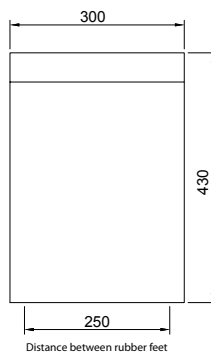

CIRQUE STOOL

ART. NO.: 1001003 | RECTANGLE

TOP VIEW

FRONT VIEW

LEFT VIEW

SPECIFICATIONS

MATERIAL

INFINITE[®] Solid Surfaces

AVAILABLE COLORS

PRODUCT SIZE

L400 x W300 x H430mm

GROSS/NET WEIGHT

12.0kg / 9.5kg

ACCESSORIES LIST

9000090
Magic Sponge 1pc