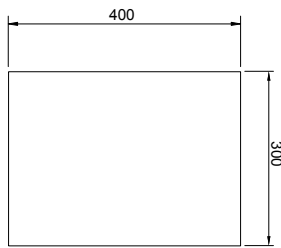

CIRQUE STOOL

ART. NO.: 1001003 | RECTANGLE

TOP VIEW

FRONT VIEW

LEFT VIEW

SPECIFICATIONS

MATERIAL

INFINITE[®] Solid Surfaces

AVAILABLE COLORS

PRODUCT SIZE

L400 x W300 x H430mm

GROSS/NET WEIGHT

12.0kg / 9.5kg

ACCESSORIES LIST

9000090
Magic Sponge 1pc