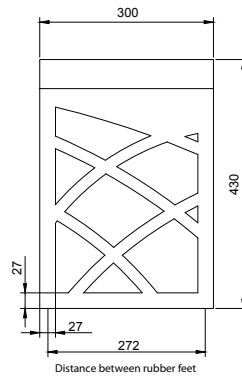

CAPO STOOL

ART. NO.: 1001002 | RECTANGLE

TOP VIEW

FRONT VIEW

LEFT VIEW

SPECIFICATIONS

MATERIAL

INFINITE[®] Solid Surfaces

AVAILABLE COLORS

PRODUCT SIZE

L400 x W300 x H430mm

GROSS/NET WEIGHT

11.0kg / 7.0kg

ACCESSORIES LIST

9000090
Magic Sponge 1pc