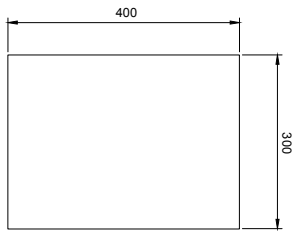

CAPO STOOL

ART. NO.: 1001002 | RECTANGLE

TOP VIEW

FRONT VIEW

LEFT VIEW

SPECIFICATIONS

MATERIAL

INFINITE[®] Solid Surfaces

AVAILABLE COLORS

PRODUCT SIZE

L400 x W300 x H430mm

GROSS/NET WEIGHT

11.0kg / 7.0kg

ACCESSORIES LIST

9000090
Magic Sponge 1pc