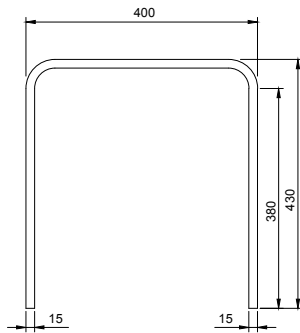

CAPO STOOL

ART. NO.: 1001002 | RECTANGLE

TOP VIEW

FRONT VIEW

LEFT VIEW

SPECIFICATIONS

MATERIAL

INFINITE[®] Solid Surfaces

AVAILABLE COLORS

PRODUCT SIZE

L400 x W300 x H430mm

GROSS/NET WEIGHT

11.0kg / 7.0kg

ACCESSORIES LIST

9000090
Magic Sponge 1pc