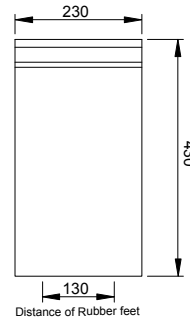

# BARI STOOL

ART. NO.: 1001001 | RECTANGLE

TOP VIEW

FRONT VIEW

LEFT VIEW

### PRODUCT SIZE

L420 x W230 x H430mm