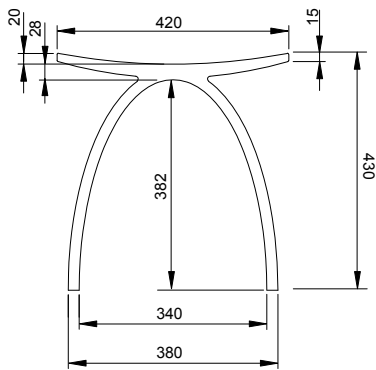

# BARI STOOL

ART. NO.: 1001001 | RECTANGLE

TOP VIEW

FRONT VIEW

LEFT VIEW

### PRODUCT SIZE

L420 x W230 x H430mm

### GROSS/NET WEIGHT

13.5kg / 11.5kg