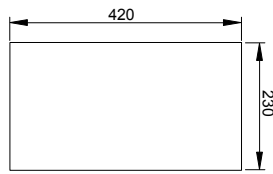

INFINITE®
Infinite possibilities for your bathroom...

BARI STOOL

ART. NO.: 1001001 | RECTANGLE

TOP VIEW

SPECIFICATIONS

MATERIAL

INFINITE® Solid Surfaces

AVAILABLE COLORS

PRODUCT SIZE

L420 x W230 x H430mm

GROSS/NET WEIGHT

13.5kg / 11.5kg

ACCESSORIES LIST

9000090
Magic Sponge 1pc