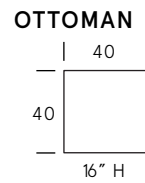

Wesley

Standard Features

Kiln-dried hardwood frame. Eco-friendly construction.
Soy-based, gel infused foam. Available in fabric or leather.
Bench-made in Canada

As an inherent quality of a hand-crafted product, all dimensions are approximate.