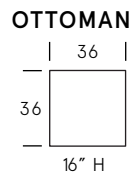

Wesley

Standard Features

Kiln-dried hardwood frame. Eco-friendly construction.
Soy-based, gel infused foam. Available in fabric or leather.
Bench-made in Canada

As an inherent quality of a hand-crafted product, all dimensions are approximate.