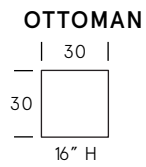

Wesley

Standard Features

Kiln-dried hardwood frame. Eco-friendly construction.
Soy-based, gel infused foam. Available in fabric or leather.
Bench-made in Canada

As an inherent quality of a hand-crafted product, all dimensions are approximate.