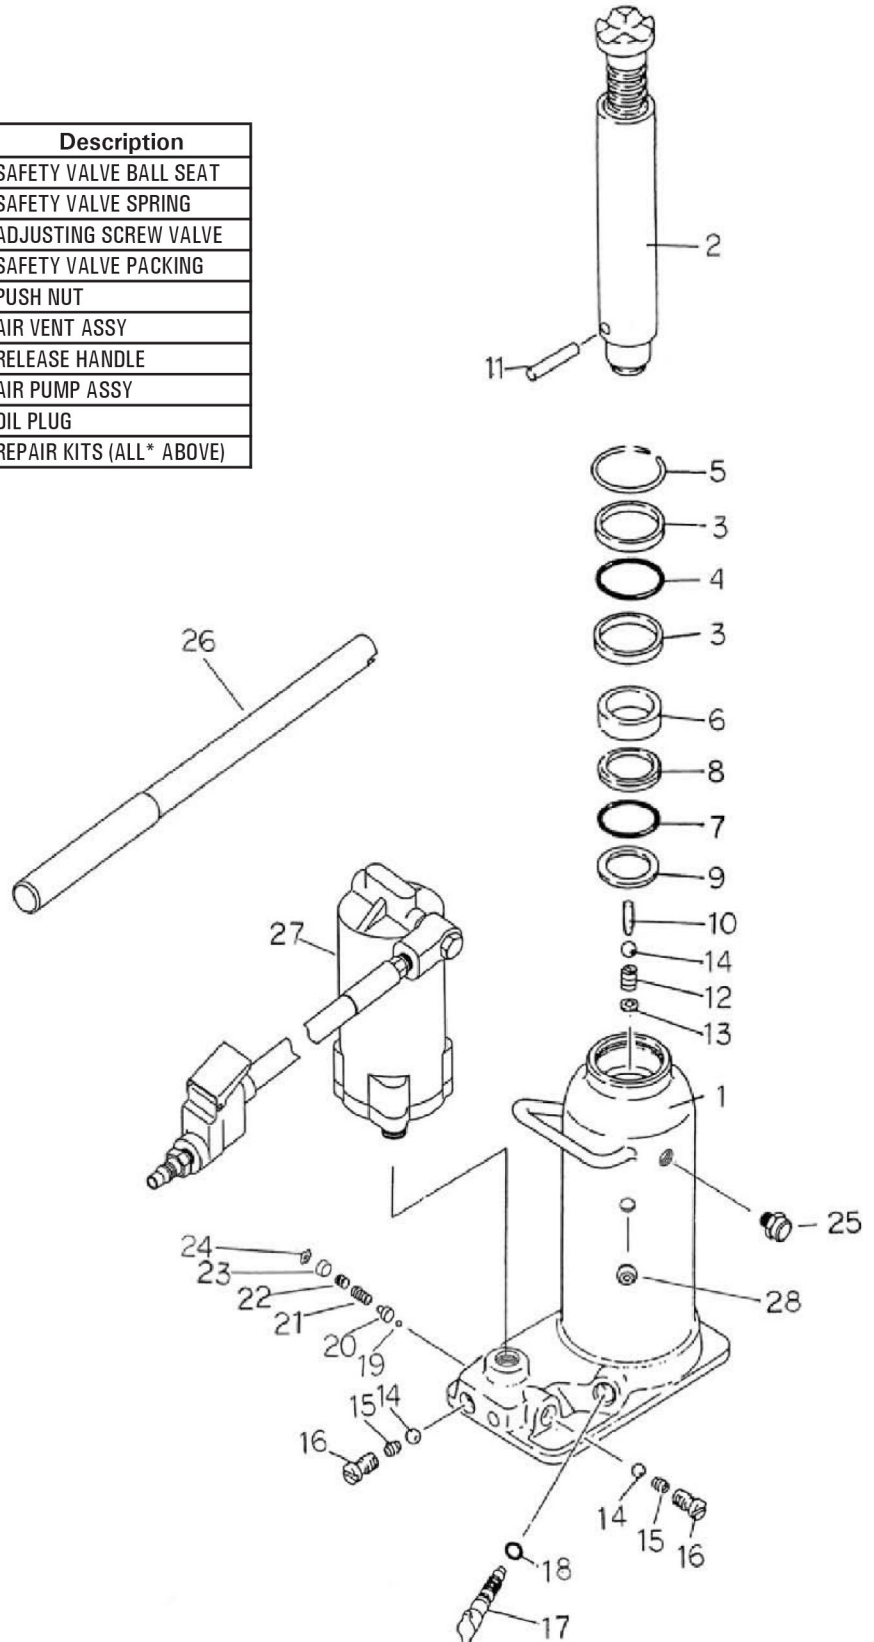

## Jack Assembly

No.	Description
1	BODY ASSY
2	RAM ASSY
3	*STUFFING RING
4	*CYLINDER PACKING
5	SNAP RING
6	*RAM PACKING SEAT
7	*RAM BACKUP RING
8	*RAM PACKING
9	RAM PACKING STOPPER
10	VERTICAL PIN
11	HORIZONTAL PIN
12	RAM SPRING
13	RAM SPRING STOPPER
14	VALVE BALL
15	VALVE SPRING
16	VALVE PLUG
17	RELEASE STEM
18	*RELEASE PACKING
19	SAFETY VALVE BALL

No.	Description
20	SAFETY VALVE BALL SEAT
21	SAFETY VALVE SPRING
22	ADJUSTING SCREW VALVE
23	SAFETY VALVE PACKING
24	PUSH NUT
25	AIR VENT ASSY
26	RELEASE HANDLE
27	AIR PUMP ASSY
28	OIL PLUG
RP	REPAIR KITS (ALL * ABOVE)

### PUMP UNIT

No.	Part #	Description
1	9060667 - 1	NUT
2	9060667 - 2	BOTTOM CAP
3	9060667 - 3	ADJUST PIN
4	9060667 - 4	CAP SCREW
5	9060667 - 5	*SEAL RING
6	9060667 - 6	*BACKUP RING
7	9060667 - 7	*U-CUP RING
8	9060667 - 8	*O-RING
9	9060667 - 9PA	CYLINDER BOLT
10	9060667 - 10	*SILENCER
11	9060667 - 11	U STYLE GASKET
12	9060667 - 12	SPRING
13	9060667 - 13	*CUSHION
14	9060667 - 14	PISTON PLATE
15	9060667 - 15	*O-RING
16	9060667 - 16	PISTON ROD

No.	Part #	Description
17	9060667 - 17	*O-RING
18	9060667 - 18	PISTON B
19	9060667 - 19	*PACKING
20	9060667 - 20	*O-RING
21	9060667 - 21	VALVE
22	9060667 - 22	PISTON A
23	9060667 - 23	*PILOT PISTON CUSHION
24	9060667 - 24	SCREW
25	9060667 - 26	HEX SCREW
26	9060667 - 27	SPRING
27	9060667 - 28S	CYLINDER SET
28	9060667 - 30S	AIR HOSE SWIVEL KITS
29	9060667 - 34	AIR HOSE
30	9060667 - 35S	AIR SWITCH SET
31	9060667 - 38	QUICK COUPLER
32	9060667 - RP	REPAIR KITS (ALL *)