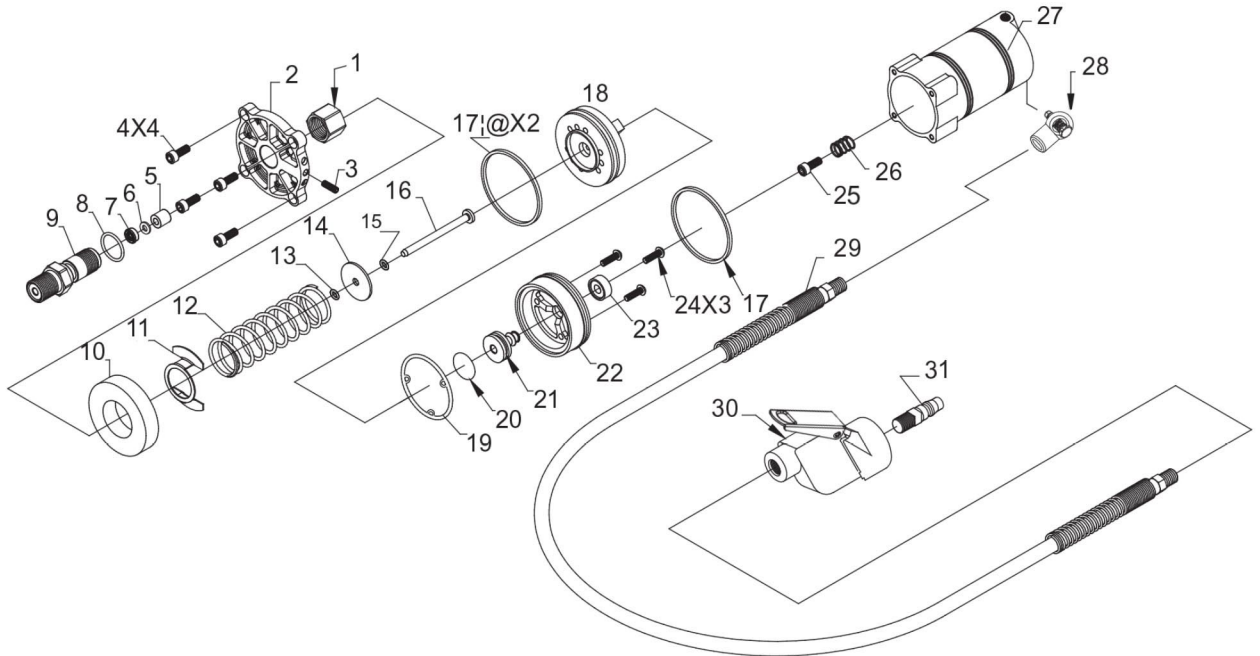

## Jack Assembly

No.	Description
1	BODY ASSY
2	RAM ASSY
3	*STUFFING RING
4	*CYLINDER PACKING
5	SNAP RING
6	*RAM PACKING SEAT
7	*RAM BACKUP RING
8	*RAM PACKING
9	RAM PACKING STOPPER
10	VERTICAL PIN
11	HORIZONTAL PIN
12	RAM SPRING
13	RAM SPRING STOPPER
14	VALVE BALL
15	VALVE SPRING
16	VALVE PLUG
17	RELEASE STEM
18	*RELEASE PACKING
19	SAFETY VALVE BALL

No.	Description
20	SAFETY VALVE BALL SEAT
21	SAFETY VALVE SPRING
22	ADJUSTING SCREW VALVE
23	SAFETY VALVE PACKING
24	PUSH NUT
25	AIR VENT ASSY
26	RELEASE HANDLE
27	AIR PUMP ASSY
28	OIL PLUG
RP	REPAIR KITS (ALL * ABOVE)

### PUMP UNIT

No.	Part #	Description
1	9060667 - 1	NUT
2	9060667 - 2	BOTTOM CAP
3	9060667 - 3	ADJUST PIN
4	9060667 - 4	CAP SCREW
5	9060667 - 5	*SEAL RING
6	9060667 - 6	*BACKUP RING
7	9060667 - 7	*U-CUP RING
8	9060667 - 8	*O-RING
9	9060667 - 9PA	CYLINDER BOLT
10	9060667 - 10	*SILENCER
11	9060667 - 11	U STYLE GASKET
12	9060667 - 12	SPRING
13	9060667 - 13	*CUSHION
14	9060667 - 14	PISTON PLATE
15	9060667 - 15	*O-RING
16	9060667 - 16	PISTON ROD

No.	Part #	Description
17	9060667 - 17	*O-RING
18	9060667 - 18	PISTON B
19	9060667 - 19	*PACKING
20	9060667 - 20	*O-RING
21	9060667 - 21	VALVE
22	9060667 - 22	PISTON A
23	9060667 - 23	*PILOT PISTON CUSHION
24	9060667 - 24	SCREW
25	9060667 - 26	HEX SCREW
26	9060667 - 27	SPRING
27	9060667 - 28S	CYLINDER SET
28	9060667 - 30S	AIR HOSE SWIVEL KITS
29	9060667 - 34	AIR HOSE
30	9060667 - 35S	AIR SWITCH SET
31	9060667 - 38	QUICK COUPLER
32	9060667 - RP	REPAIR KITS (ALL *)