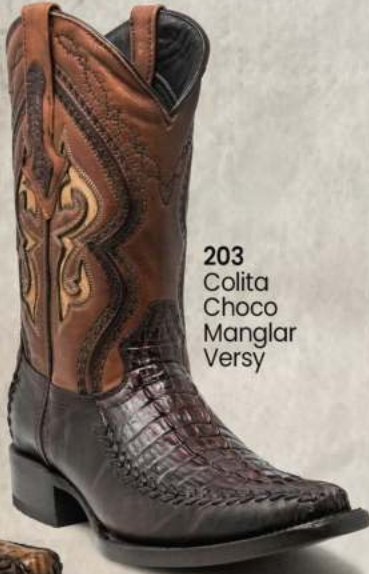

Versy
Colita
Orix
Versy

203
Colita
Choco
Manglar
Versy