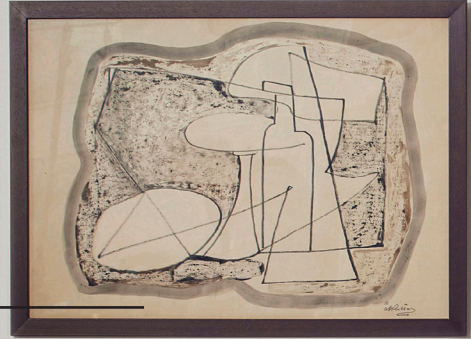

366  
Concept  
Retro Furniture

MID-CENTURY DESIGN ICONS  
FROM POLAND TO THE WORLD

since 1960

FOX

366 Metal Armchair / Fauteuil

## COMFORTABLE AS FOX ARMCHAIR

The Fox Armchair, designed in the 1960s, is often considered the second-most popular piece of Polish Mid-Century furniture. Its exclusive wooden design and exquisitely comfortable seat were once the pride of every Polish club and restaurant. Contemporary reissue by 366 Concept is made of top quality, hand-selected solid ash and finished with brass details, giving the product a touch of luxury.

## CONFORTABLE COMME LE FAUTEUIL FOX

Le fauteuil Fox était présent dans quasi tous les cafés et clubs polonais. Après le modèle 366, c'est le deuxième fauteuil le plus populaire de ces années en Pologne. On le voyait partout et, aujourd'hui encore, il s'intègre parfaitement à tous les espaces grâce à son allure branchée, sa grande assise et sa maniabilité.

EXPLORE SERIES / EXPLOREZ LA SÉRIE

FOX LOUNGE CHAIR / FAUTEUIL LOUNGE

PACKAGE / EMBALLAGE	82 x 66 x 74 cm
COM (CONSUMPTION)	1,7 x 1,4 m (1 pcs) 1,3 x 1,4 m (2+ pcs)
COL (CONSUMPTION)	2,3 m <sup>2</sup>

FOX ROCKING CHAIR / FAUTEUIL À BASCULE