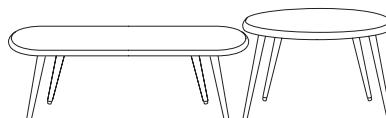

FOX COFFEE TABLES

Fox Round
Coffee Table S

Fox Round Side
Coffee Table H

Fox Round
Coffee Table M

Fox Round
Coffee Table L28

Fox Round
Coffee Table L32

Fox Square
Coffee Table S37

Fox Square
Coffee Table S55

Fox Rectangular
Coffee Table M37

Fox Rectangular
Coffee Table M55

FOX COFFEE TABLES

Fox Teckel
Coffee Table

MARBLE TABLES

Fox Marble Round
Coffee Table

Fox Marble Long
Coffee Table

Set - Fox Marble Long
& Round Coffee Tables

Furniture series

DINING TABLES

Dining Table
Ellipse

Dining Table
Round

DESKS

Minimalist
Desk S60

Minimalist
Desk M80

1050 SIDEBOARDS