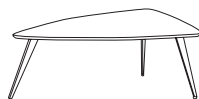

200-190
Chair Stackable

200-190
Bar Stool S65

200-190
Bar Stool M75

200-190
Bar Stool Basic S65

200-190
Bar Stool Basic M75

200-190
Bench

200-190 MIX

200-190
Chair Mix

200-190
Bar Stool Mix S65

200-190
Bar Stool Mix M75

Furniture series

200-190 TIMBER

200-190
Chair Timber

200-190
Bar Stool Timber
S65

200-190
Bar Stool Timber
M75

200-190
Bar Stool Timber
Basic S65

200-190
Bar Stool Timber
Basic M75

200-125 VAR

200-125
VAR Chair

366 COFFEE TABLES

366 Triangle
Coffee Table S

366 Triangle
Coffee Table M

Set - 366 Triangle
Coffee Table S & M

Furniture series

FOX COFFEE TABLES

Fox Round
Coffee Table S

Fox Round Side
Coffee Table H

Fox Round
Coffee Table M

Fox Round
Coffee Table L28

Fox Round
Coffee Table L32

Fox Square
Coffee Table S37

Fox Square
Coffee Table S55