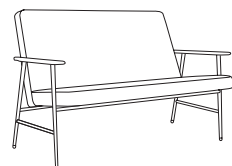

Fox
Lounge Chair

Fox
Rocking Chair

Fox
Club Chair

Set - Fox Lounge
Chair & Footrest

Fox
Club Sofa

Fox
Sofa

Fox
Long Sofa

Fox
2-Seater

Fox
3-Seater

Fox
Footrest

Fox
Bench 90

Fox
Bench 125

FOX METAL

Fox Metal
Lounge Chair

Fox Metal
Sofa

Fox Metal
2-Seater

Set - Fox Lounge Chair
& Side Coffee Table H

Furniture series

STEFAN

Stefan
Lounge Chair

Stefan
2-Seater

Stefan
Sofa

200-190

200-190
Chair

200-190
Chair Stackable

200-190
Bar Stool S65

200-190
Bar Stool M75

200-190
Bar Stool Basic S65

200-190
Bar Stool Basic M75

200-190
Bench

200-190 MIX

200-190
Chair Mix