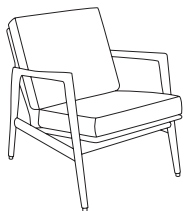

Fox
Lounge Chair

Fox
Rocking Chair

Fox
Club Chair

Set - Fox Lounge
Chair & Footrest

Fox
Club Sofa

Fox
Sofa

Fox
Long Sofa

Fox
2-Seater

Fox
3-Seater

Fox
Footrest

Fox
Bench 90

Fox
Bench 125

FOX METAL

Fox Metal
Lounge Chair

Fox Metal
Sofa

Fox Metal
2-Seater

Set - Fox Lounge Chair
& Side Coffee Table H

Furniture series

STEFAN

Stefan
Lounge Chair

Stefan
2-Seater

Stefan
Sofa

200-190

200-190
Chair

200-190
Chair Stackable

200-190
Bar Stool S65

200-190
Bar Stool M75

200-190
Bar Stool Basic S65

200-190
Bar Stool Basic M75

200-190
Bench

200-190 MIX

200-190
Chair Mix