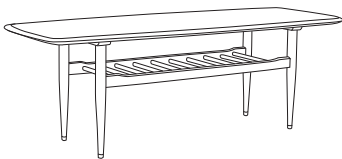

FOX COFFEE TABLES

Fox Teckel
Coffee Table