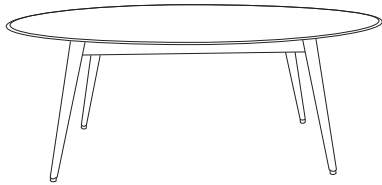

FOX COFFEE TABLES

Fox Round
Coffee Table S

Fox Round Side
Coffee Table H

Fox Round
Coffee Table M

Fox Round
Coffee Table L28

Fox Round
Coffee Table L32

Fox Square
Coffee Table S37

Fox Square
Coffee Table S55

Fox Rectangular
Coffee Table M37

Fox Rectangular
Coffee Table M55

FOX COFFEE TABLES

Fox Teckel
Coffee Table

MARBLE TABLES

Fox Marble Round
Coffee Table

Fox Marble Long
Coffee Table

Set - Fox Marble Long
& Round Coffee Tables

Furniture series

DINING TABLES

Dining Table
Ellipse

Dining Table
Round

DESKS

Minimalist
Desk S60

Minimalist
Desk M80

1050 SIDEBOARDS

1050 Petite
Sideboard

1050 Petite
Sideboard with Glass

1050 Long
Sideboard

1050
Highboard

Furniture series

CUSHIONS

Rectangular
Cushion S

Rectangular
Cushion M