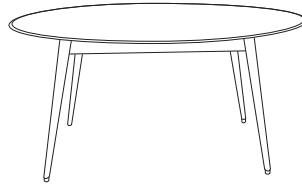

FOX COFFEE TABLES

Fox Round
Coffee Table S

Fox Round Side
Coffee Table H

Fox Round
Coffee Table M

Fox Round
Coffee Table L28

Fox Round
Coffee Table L32

Fox Square
Coffee Table S37

Fox Square
Coffee Table S55

Fox Rectangular
Coffee Table M37

Fox Rectangular
Coffee Table M55

FOX COFFEE TABLES

Fox Teckel
Coffee Table

MARBLE TABLES

Fox Marble Round
Coffee Table

Fox Marble Long
Coffee Table

Set - Fox Marble Long
& Round Coffee Tables

Furniture series

DINING TABLES

Dining Table
Ellipse

Dining Table
Round

DESKS

Minimalist
Desk S60

Minimalist
Desk M80

1050 SIDEBOARDS

1050 Petite
Sideboard

1050 Petite
Sideboard with Glass

1050 Long
Sideboard

1050
Highboard

Furniture series

CUSHIONS

Rectangular
Cushion S

Rectangular
Cushion M