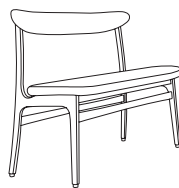

Set - Fox Lounge Chair
& Side Coffee Table H

Furniture series

STEFAN

Stefan
Lounge Chair

Stefan
2-Seater

Stefan
Sofa

200-190

200-190
Chair

200-190
Chair Stackable

200-190
Bar Stool S65

200-190
Bar Stool M75

200-190
Bar Stool Basic S65

200-190
Bar Stool Basic M75

200-190
Bench

200-190 MIX

200-190
Chair Mix

200-190
Bar Stool Mix S65

200-190
Bar Stool Mix M75

Furniture series

200-190 TIMBER

200-190
Chair Timber

200-190
Bar Stool Timber
S65

200-190
Bar Stool Timber
M75

200-190
Bar Stool Timber
Basic S65