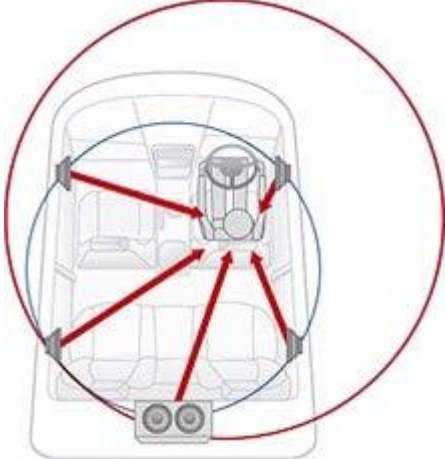

Compatible with a broad range of audio file formats from FLAC and WAV, to MP3, WMA and AAC.

Music Codec	Playable up to
FLAC	~96kHz / ~24bit
WAV	~44.1kHz / ~16bit
MP3	~48kHz / ~320kbps
WMA	~48kHz / ~192kbps
AAC	~48kHz / ~320kbps

13-Band EQ / Digital Time Alignment

13-Band equalizer and DTA gives optimal tuning enhancements for the listener.

Time Alignment 	13 - Band EQ 	3-way X'over Mode
2.5 v 2 Preouts		

Digital Time Alignment

Sound coming from a variety of speakers located within your car are time aligned to arrive at your ear at exactly the same time.

Drive Equalizer

Drive EQ boosts specific frequencies in the audio signal to compensate the negative impact of road noise.