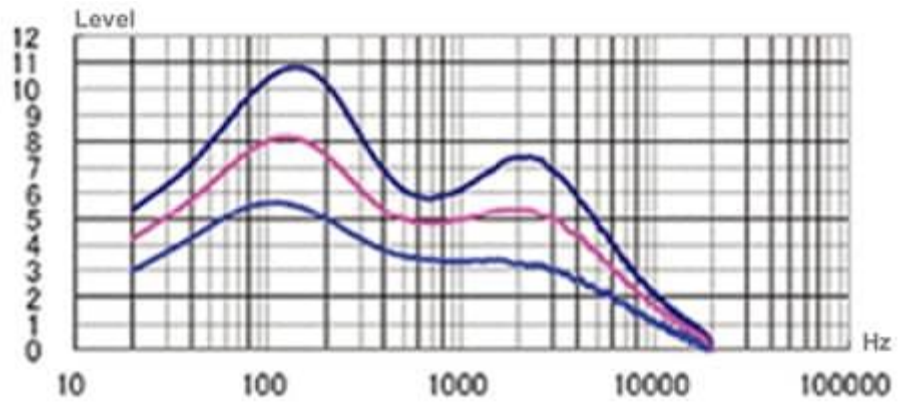

Front USB and AUX Input Compatible with a Variety of USB-Enabled Devices

Easy front panel connection for your compatible USB-enabled devices. These include Mass Storage Class devices like iPods, smartphones, and USB flash drives. The USB input will allow you to charge and control the music playback of your select devices.