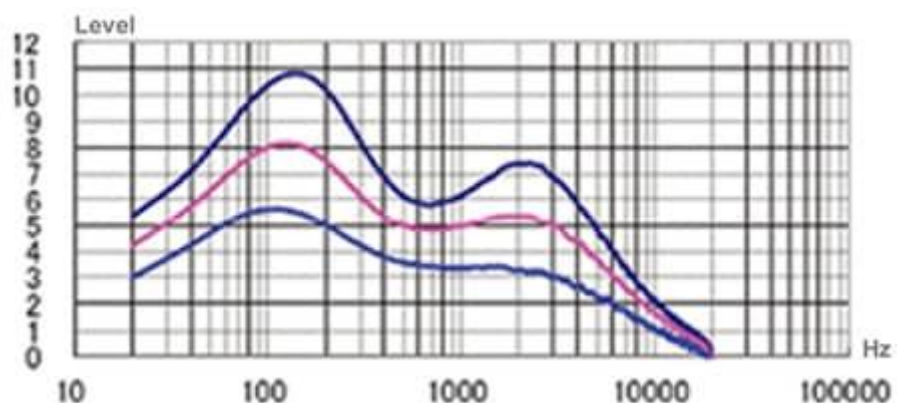

Drive Equalizer

Drive EQ boosts specific frequencies in the audio signal to compensate the negative impact of road noise.