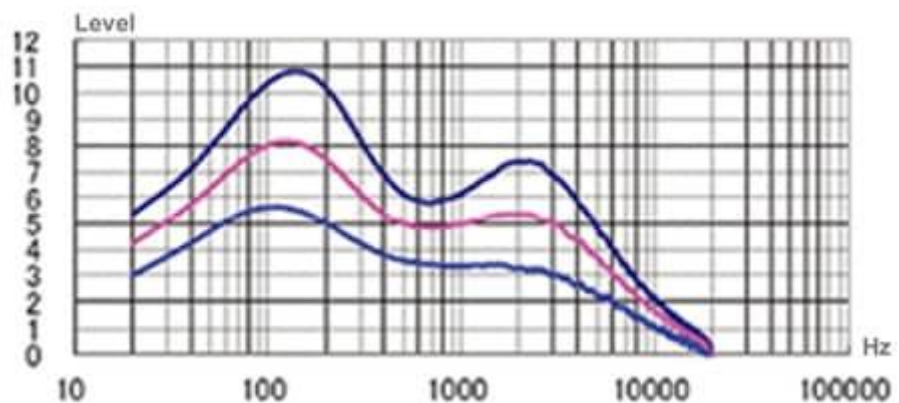

Drive Equalizer

Drive EQ boosts specific frequencies in the audio signal to compensate the negative impact of road noise.