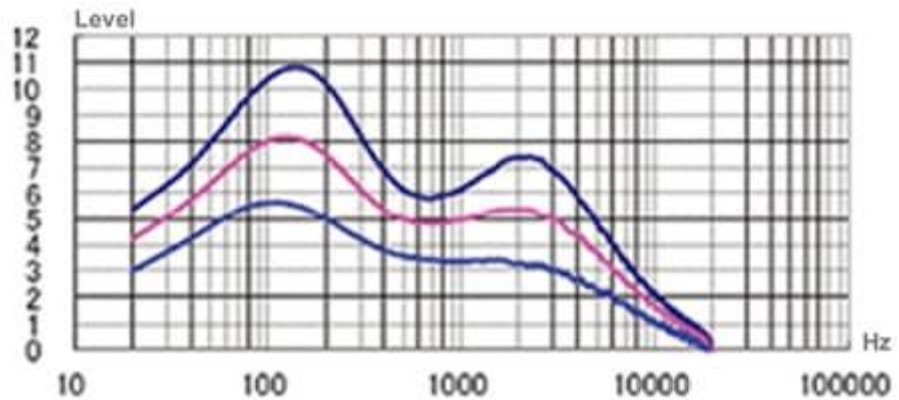

Smartphone connectivity

Front USB and AUX Input Compatible with a Variety of USB-Enabled Devices

Easy front panel connection for your compatible USB-enabled devices. These include Mass Storage Class devices like iPods, smartphones, and USB flash drives. The USB input will allow you to charge and control the music playback of your select devices.