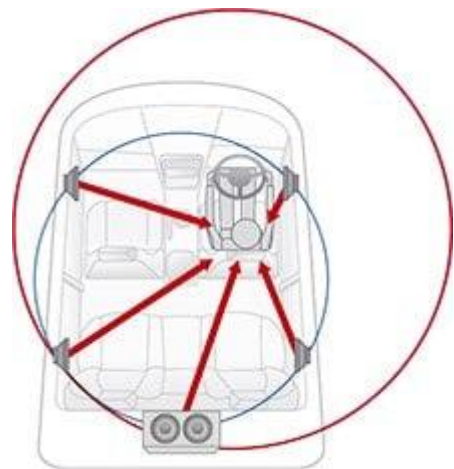

WAV	~44.1kHz / ~16bit
MP3	~48kHz / ~320kbps
WMA	~48kHz / ~192kbps
AAC	~48kHz / ~320kbps

13-Band EQ / Digital Time Alignment

13-Band equalizer and DTA gives optimal tuning enhancements for the listener.

Time Alignment 	13 - Band EQ 	3-way X'over Mode
High Voltage 3.5 V 3 Preouts		

Digital Time Alignment

Sound coming from a variety of speakers located within your car are time aligned to arrive at your ear at exactly the same time.

Drive Equalizer