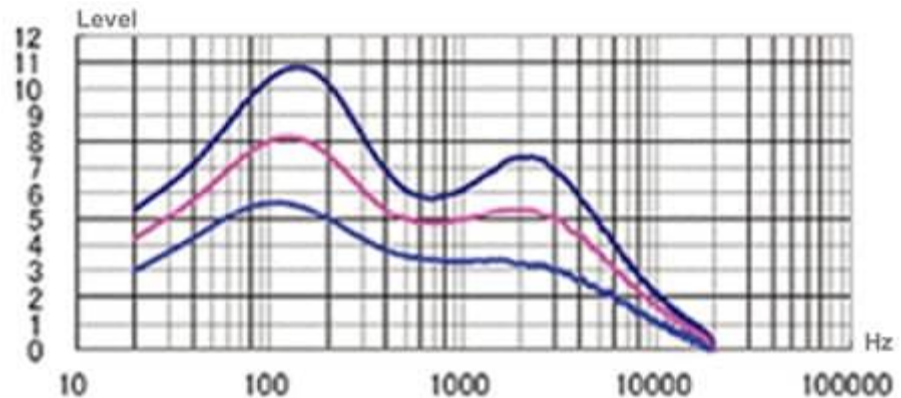

Drive EQ boosts specific frequencies in the audio signal to compensate the negative impact of road noise.

Front USB and AUX Input Compatible with a Variety of USB-Enabled Devices

Easy front panel connection for your compatible USB-enabled devices. These include Mass Storage Class devices like iPods, smartphones, and USB flash drives. The USB input will allow you to charge and control the music playback of your select devices.