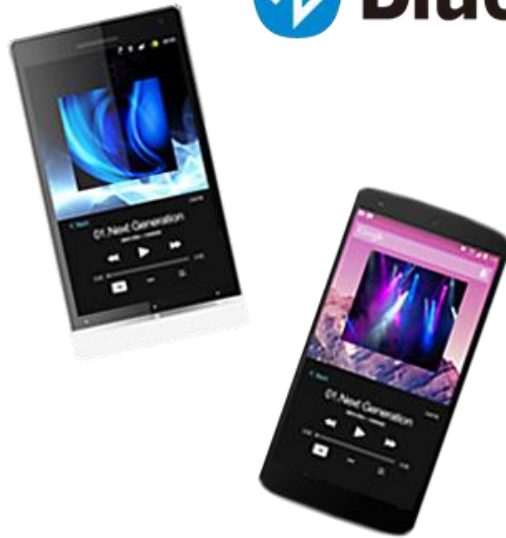

Music Mix - High Quality Music streaming x 5 devices

Up to 5 Bluetooth® devices can be paired to the head unit at the same time. You can enjoy audio streaming just by switching the devices among your friends.

Dual Phone Connection

While you are connected through Bluetooth, with a touch of a button you can switch between two phones.

KENWOOD Remote App Compatible

Download the free app "KENWOOD Remote". You can change audio sources or adjust audio settings like "Time Alignment" or "13-Band EQ" from your smartphone.

Multicolor Illumination

Bright variable color LEDs can be adjusted to match any color dash lighting.

Adjustable 3-Zone Variable Color Illumination

You can adjust the front panel illumination into 3 separate color zones.