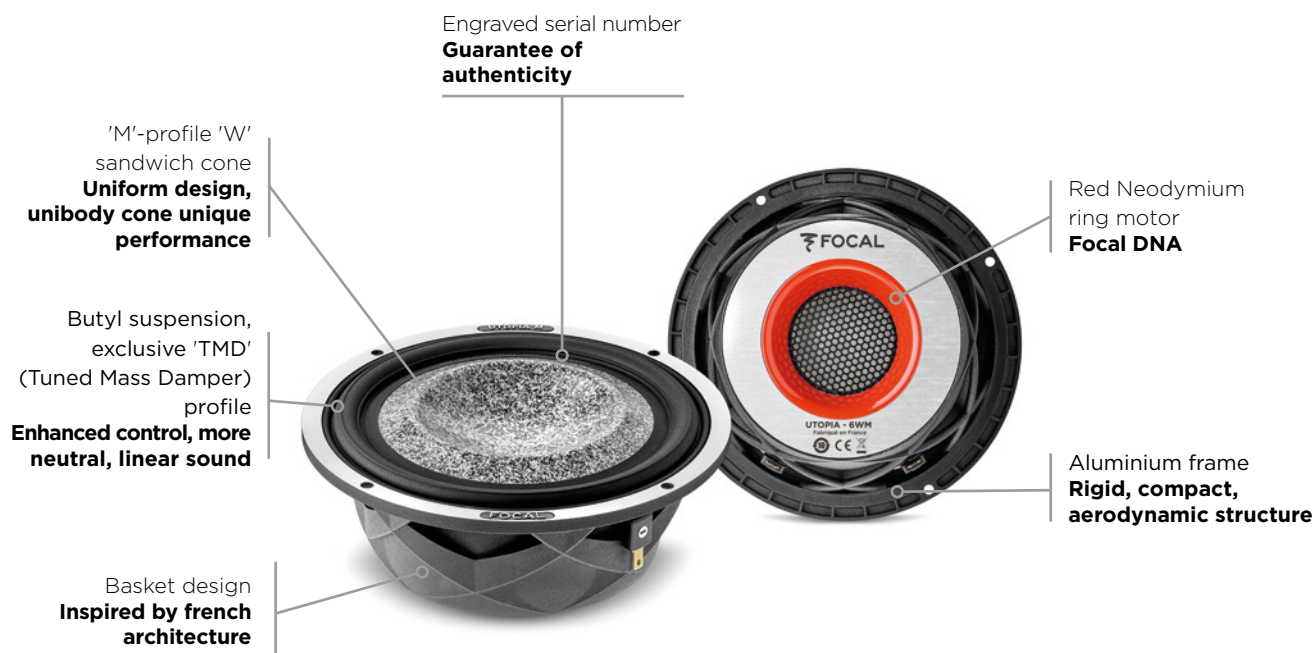

UTOPIA M 6WM

Product Data Sheet

Woofer 6¹/₂"

Key points

- 'M'-profile 'W' cone
- 'TMD' suspension
- 80mm (3.1") voice coil
- Shallow depth

Type	Woofer
Woofer	(6 ¹ / ₂ ") 165mm
Voice coil diameter	(3.1") 80mm
Motor	Neodymium
Cone	'M'-profile 'W'
Suspension	Tuned Mass Damper (TMD®)
Impedance	4Ω
Max. power	200W
Nom. power	100W
Sensitivity (2.83 V/1 m)	91.5dB
Frequency response	60Hz - 6kHz
Accessories	Mounting screws supplied Optional grilles