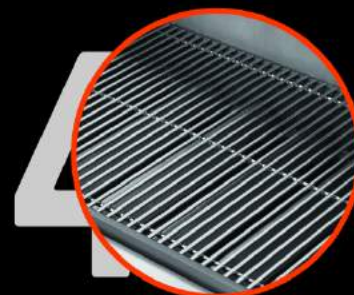

LID CLOSED & TABLES OUT (CM)
115.6 H X 132.1 W X 61 D

PRIMARY COOKING AREA (CM)
60 X 45

₹ 1,14,995/-

SERVES
6-10 PEOPLE

SUITABLE FOR
BALCONIES

PERFECT FOR
PATIOS

The three-burner Spirit SP-335 gas grill is equipped with everything you need to barbecue an entire meal outside, and is built to last with a Stainless-Steel finish.

DISCOVER WHAT'S POSSIBLE

SEAR STATION

SIDE BURNER

STAINLESS STEEL
FLAVORIZER® BARS

STAINLESS STEEL
COOKING GRATES

GENESIS II E-310 GBS GAS GRILL

LID OPEN & TABLES OUT (CM)
158 H X 150 W X 79 D

LID CLOSED & TABLES OUT (CM)
120 H X 150 W X 74 D

PRIMARY COOKING AREA (CM)
68 W X 48 D

₹ 1,19,995/-

SERVES
10-12 PAX

SUITABLE FOR
LARGE BALCONIES

PERFECT FOR
BACKYARDS

The new Genesis II E-310 is powered by the exclusive world-class GS4 grilling engine, three powerful burners and Gourmet BBQ System cooking grates - backed by the Weber 10 year warranty on all parts. Experience the new standard in gas grilling for delicious results, every time.