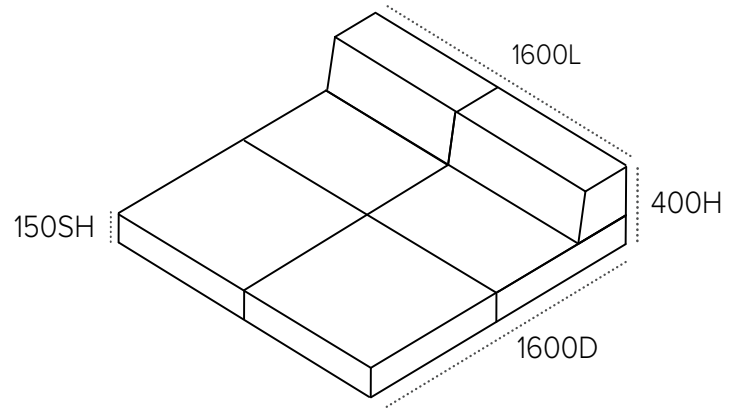

Ocean

Base Colours

Spruce

Natural

Oxyx

Reef

Fabric Specification

Fabric	Textured Touch	Soft Touch	Outdoor	Velvet
Composition	100 % Polyester 160,000 Rubs	100 % Polyester 60,000 Rubs	100 % Polyester Solution Dyed	100 % Polyester 110,000 Rubs
Washable			Spot Clean / Dry Clean	
Storage	Indoor	Indoor	Indoor / Outdoor (Undercover)	Indoor
Features	<ul style="list-style-type: none"> • High Commercial Grade Fabric • Easy Clean • FR Tested 	<ul style="list-style-type: none"> • Fade Resistant • Sun Protected • Easy Clean • FR Tested 	<ul style="list-style-type: none"> • Fade Resistant • Sun Protected • FR Texted • Breathable 	<ul style="list-style-type: none"> • High Commercial Grade Fabric • FR Tested • Spot cleaning
Softness				
Water Resistant				
Stain Resistant				

Single Seater | BX1S

Double Seater | BXSET

Corner Add On | BXC�N