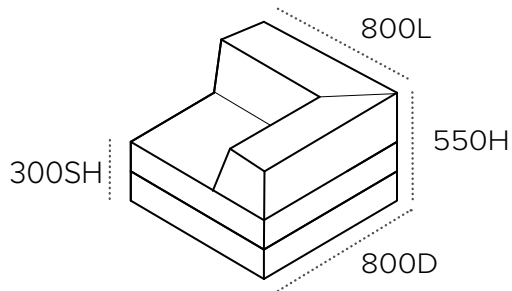

Dusk

Cloud Pink

Musk

Forest

Sky

Single Seater | BX1S

Double Seater | BXSET

Corner Add On | BXC�N