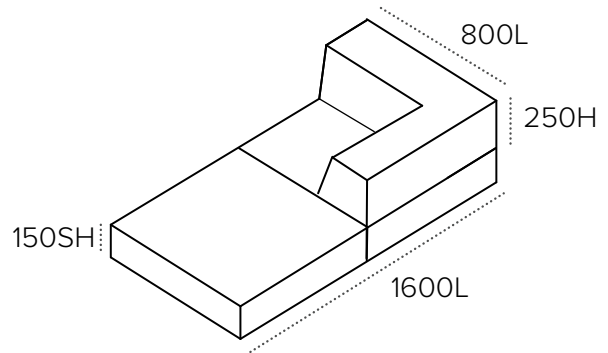

Dusk

Cloud Pink

Musk

Forest

Sky

Single Seater | BX1S

Double Seater | BXSET

Corner Add On | BXC�N