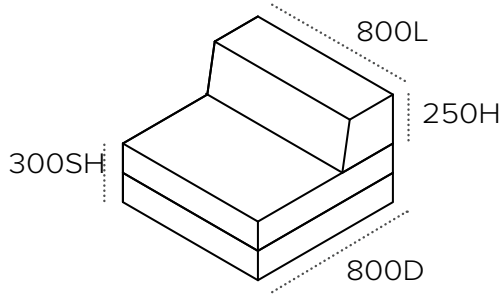

Dusk

Cloud Pink

Musk

Forest

Sky

Single Seater | BX1S

Double Seater | BXSET

Corner Add On | BXC�N