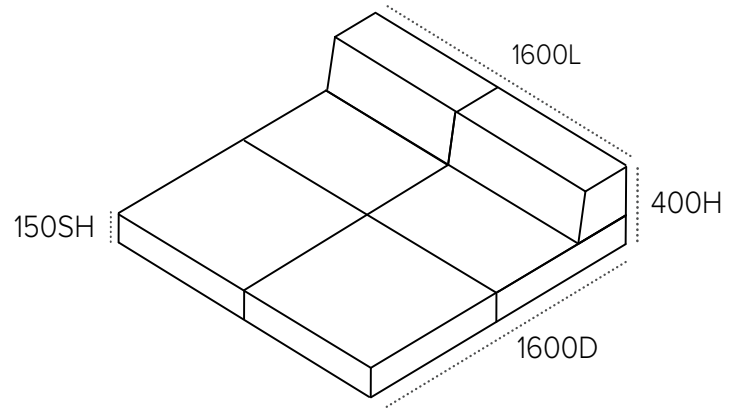

Dusk

Cloud Pink

Musk

Forest

Sky

Single Seater | BX1S

Double Seater | BXSET

Corner Add On | BXC�N