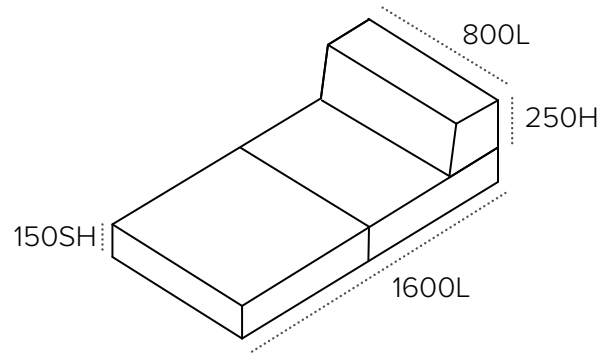

Dusk

Cloud Pink

Musk

Forest

Sky

Single Seater | BX1S

Double Seater | BXSET

Corner Add On | BXC�N