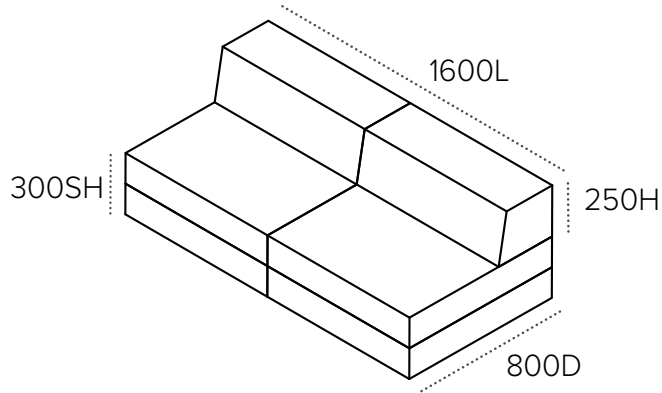

Dusk

Cloud Pink

Musk

Forest

Sky

Single Seater | BX1S

Double Seater | BXSET

Corner Add On | BXC�N