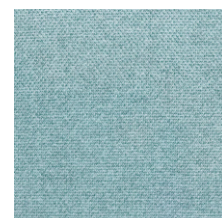

Options

- ◆ Customisable fabric options

Fabric Collection

Soft Touch Indoor Fabric | 100% Polyester | 60, 000 Cycles
Stain Resistant | AS/NZS 1530.3

Fog

Thunder

Shadow

Dusk

Cloud Pink

Musk

Forest

Sky

Velvet Indoor Fabric | 100% Polyester | 110, 000 Cycles |
Stain Resistant AS/NZS 1530.3

Quartz

Pearl

Amethyst