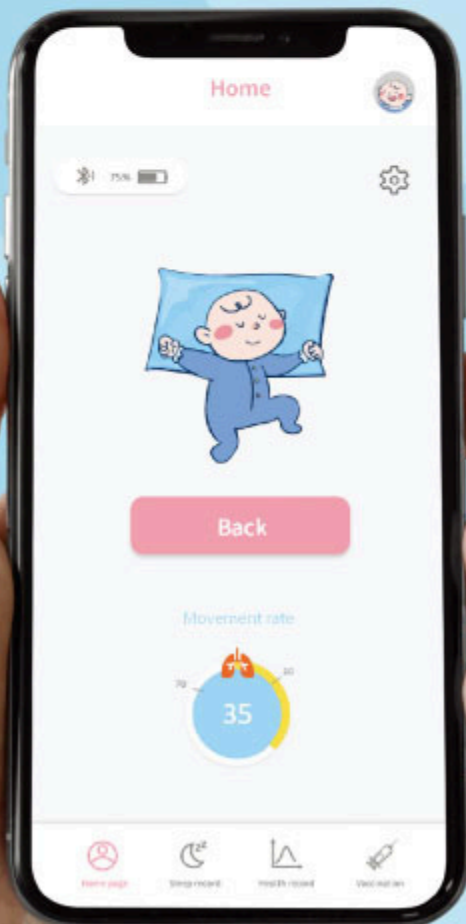

- Spacious Storage
- Easy to Carry
- Compact Design

With ventilation on both sides to keep baby cool and comfortable

Six of assorted colors and adorable animal designs:

Familidoo

BabyCare Device

Focused on the baby's abdominal area, detect all movements during baby's sleep or awake

Movement
Rate

Sleep
Record

Alarm

Position

A baby safety and health management system that monitors your baby's Movement rate and activity status round the clock.

Device Functions:

- Abdominal Movement Monitor
- Roll-over position alert
- Sleep record
- Activity Status Monitoring

Familidoo App Functions:

- Vaccinations Reminder
- Milk Intake record
- Diaper Change Status
- Height/ Weight

Familidoo

Familidoo, originated from France in 2012. With a steadfast commitment to excellence, safety, and innovation, Familidoo has been the leader in the multi-seat stroller industry for over a decade.