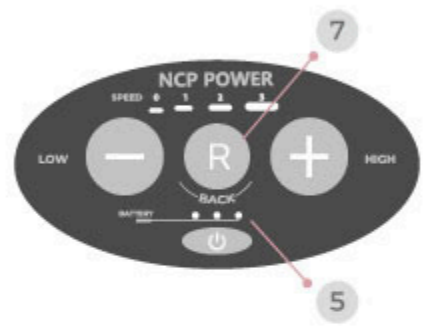

Power Up Your Stroller Experience

▲ Control Handlebar

▲ Battery & Motors

Electric Assist Motor for Stroller (Model D)

Control Handlebar

- 1 Power Button
- 2 Speed Level
- 3 Speed up
- 4 Press Button to Start
- 5 Battery Level
- 6 Slowdown
- 7 Reverse (R)
- 8 Turn right/turn left