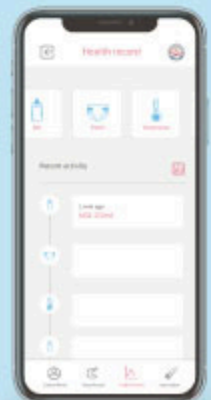

- Spacious Storage
- Easy to Carry
- Compact Design

With ventilation on both sides to keep baby cool and comfortable

Six of assorted colors and adorable animal designs:

Familidoo

BabyCare Device

Focused on the baby's abdominal area, detect all movements during baby's sleep or awake

Movement
Rate

Sleep
Record

Alarm

Position

A baby safety and health management system that monitors your baby's Movement rate and activity status round the clock.

Device Functions:

- Abdominal Movement Monitor
- Roll-over position alert
- Sleep record
- Activity Status Monitoring

Familidoo App Functions:

- Vaccinations Reminder
- Milk Intake record
- Diaper Change Status
- Height/ Weight

Familidoo

Familidoo, originated from France in 2012. With a steadfast commitment to excellence, safety, and innovation, Familidoo has been the leader in the multi-seat stroller industry for over a decade.