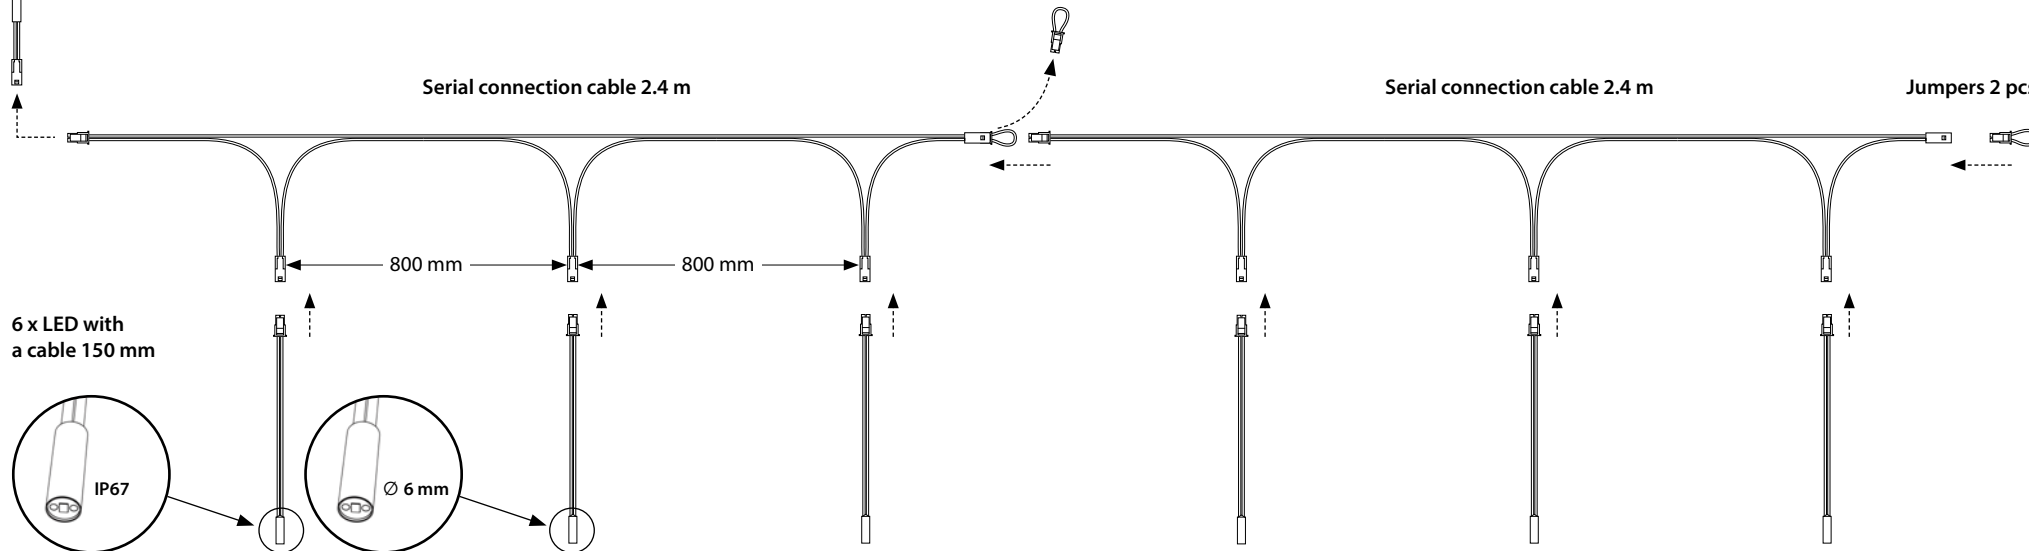

LED Set 3000 K

Code 1532654

Attn! Serial connection should not be made during supply voltage!

Min. 4 x LED
Max 14 x LED