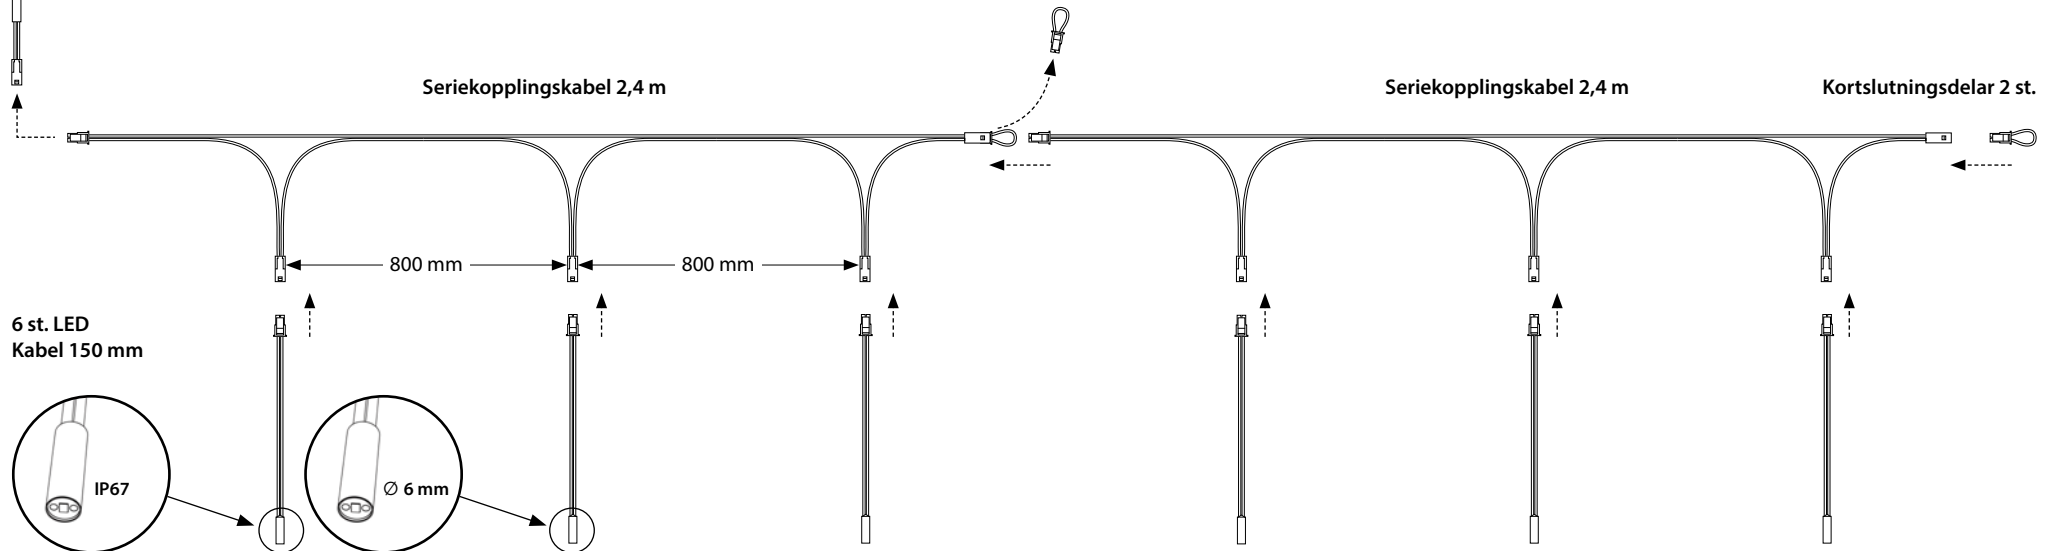

SE

Power
IP20

150mA
Dimning:
DALI eller tryckknapp

Tillgängliga tillbehör och reservdelar:

Produktnr	Serienr	Benämning	
1532655	4197137	Utökningsset 3000 K, 3 delar	
1532607	4191157	Förlängningskabel 1,5 m	
1532608	4191158	Förlängningskabel 5 m	
1532370	4191186	Seriekopplingskabel	(reservdel)
1532656	4197140	LED 3 000 K med 150 mm kabel	(reservdel)
1532634	4191184	Kortslutningsdelar 6 st.	(reservdel)

LED-sats 3000 K

Produktnr	Elnr
1532654	4197135

OBS! Seriekoppling får endast ske i
spänningslöst tillstånd!

Min. 4 x LED
Max 14 x LED