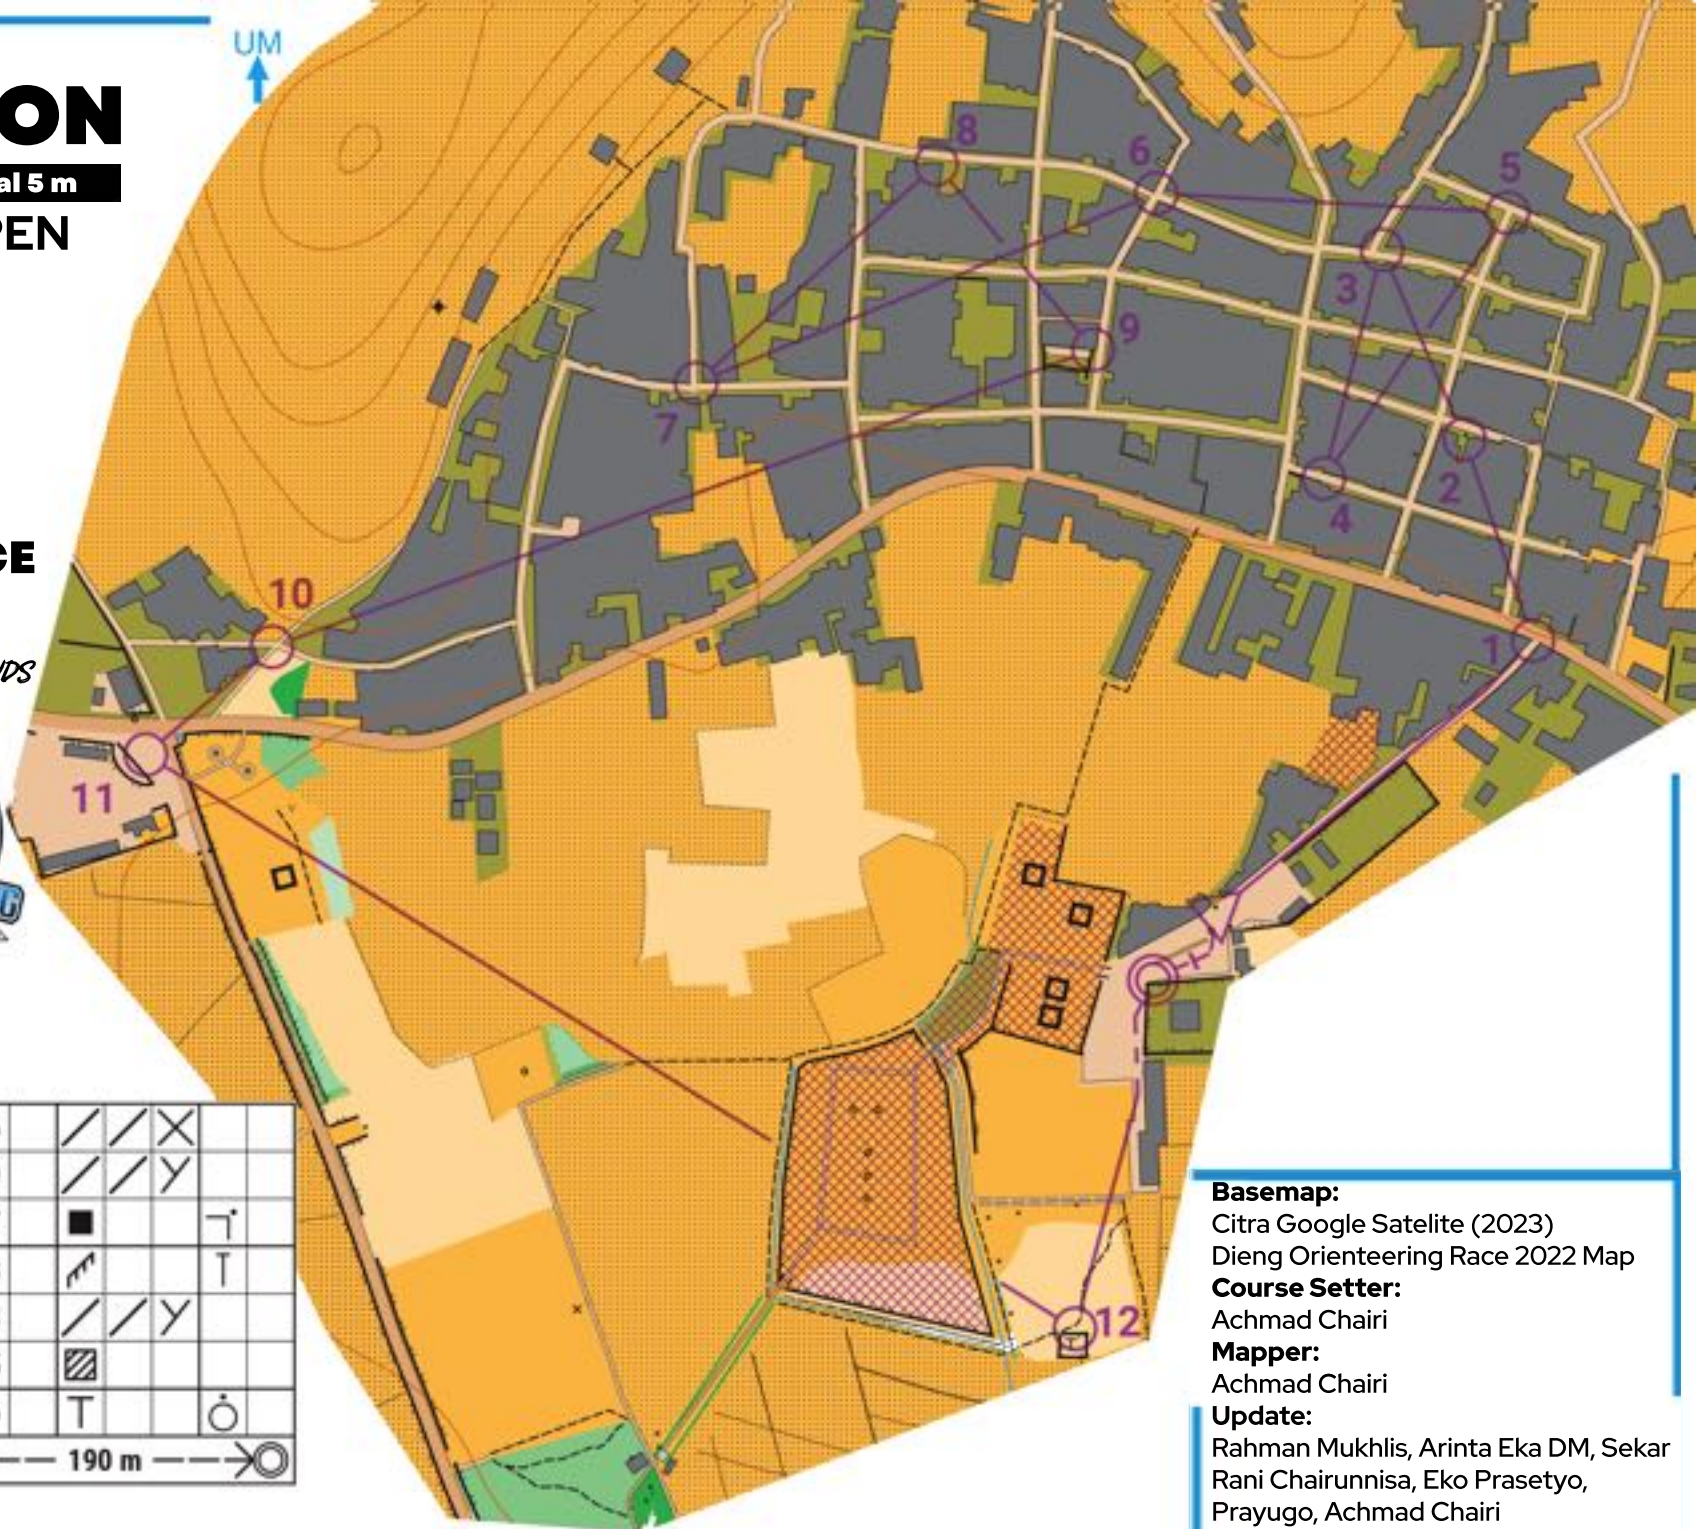

DIENG KULON

Scale 1:4.000 | Contour Interval 5 m

SPRINT RELAY OPEN

DIENG ORIENTEERING RACE 2ND EDITION - 2023

COLABORATE ENERGY ABOVE THE CLOUDS

| Dieng Orienteering Race 2023 | | | |
|------------------------------|----|--------|-----|
| Sprint Relay - 1 | | 2,8 km | 5 m |
| ----- 30 m ----->△ | | | |
| 1 | 47 | / / Y | |
| 2 | 35 | ■ | T |
| 3 | 40 | ↗ | — |
| 4 | 42 | ■ | T |
| 5 | 33 | / / Y | |

| | | | |
|---------------|----|-------|---|
| 6 | 36 | / / X | |
| 7 | 39 | / / Y | |
| 8 | 37 | ■ | T |
| 9 | 48 | ↗ | T |
| 10 | 43 | / / Y | |
| 11 | 45 | ▨ | |
| 12 | 46 | T | ○ |
| ○ — 190 m — ○ | | | |

Basemap:
Citra Google Satelite (2023)
Dieng Orienteering Race 2022 Map

Course Setter:
Achmad Chairi

Mapper:
Achmad Chairi

Update:
Rahman Mukhlis, Arinta Eka DM, Sekar Rani Chairunnisa, Eko Prasetyo, Prayugo, Achmad Chairi
(February - May 2023)