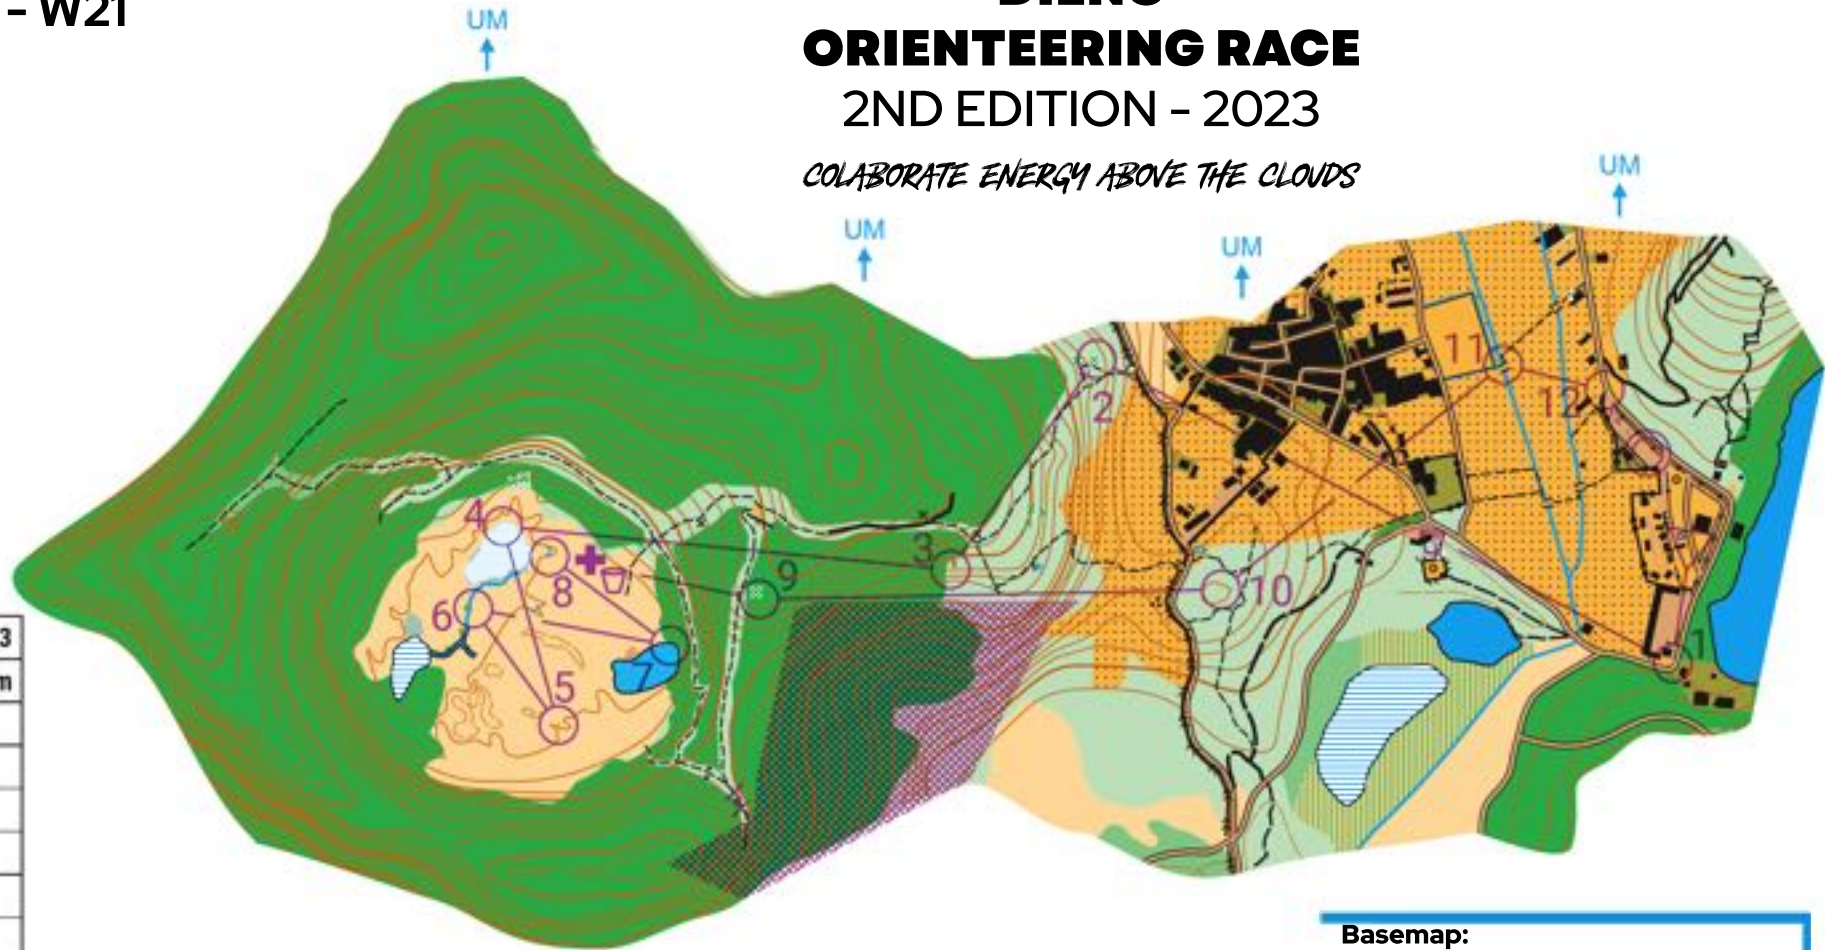

PANGONAN

Scale 1:10.000 | Contour Interval 5 m

Middle - W21

DIENG ORIENTEERING RACE

2ND EDITION - 2023

COLABORATE ENERGY ABOVE THE CLOUDS

Dieng Orienteering Race 2023			
Middle - W21	4,5 km	210 m	
1 48	/	<	
2 45	→ ↑ ↻	○	
3 42	• ↻	○	
4 40	▬ ☼		
5 34	∪		
6 38	⚓ ⚓		
7 33	⊙	○	
8 37	☼ ∩		
9 41	↑ ↻	○	
10 46	○		
11 32	/ w X		
12 31	↗ ↘		

○ — 100 m — ○

Prominent Feature Information:

- X** Shelter (Pondokan kayu)
- X** Fallen Tree (Pohon Tumbang)
- *** Pond (Kolam)

Basemap:

Citra Google Satellite (2023)
Dieng Orienteering Race 2022 Map

Course Setter:

Achmad Chairi

Mapper:

Achmad Chairi

Update:

Rahman Mukhlis, Arinta Eka DM, Sekar Rani Chairunnisa, Eko Prasetyo, Prayugo, Achmad Chairi
(February - May 2023)