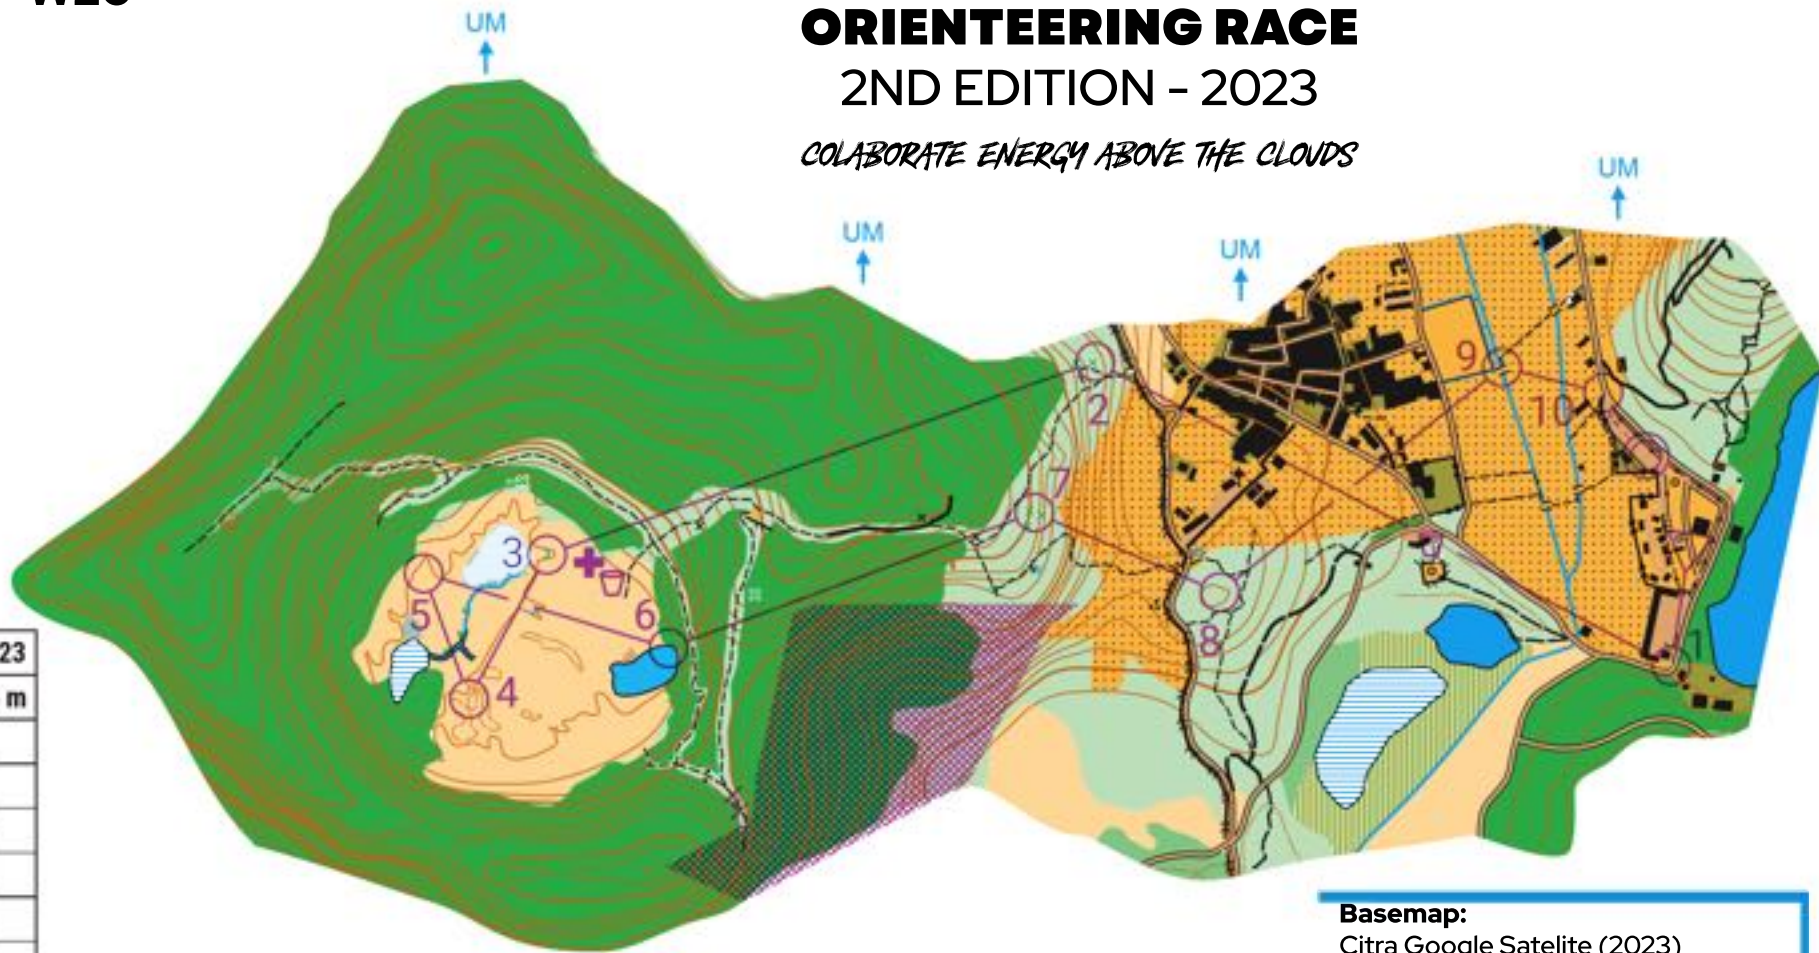

PANGONAN

Scale 1:10.000 | Contour Interval 5 m

Middle - W20

DIENG ORIENTEERING RACE

2ND EDITION - 2023

COLABORATE ENERGY ABOVE THE CLOUDS

Dieng Orienteering Race 2023			
Middle - W20	4,0 km	205 m	
▷	/		
1 48	/	<	
2 45	→ ↑ ↻	○	
3 37	⊗ ∩		
4 35	∩		
5 39	◇ ∩		
6 33	⊗	○	
7 43	↑ ↑ ↻	○	
8 46	○		
9 32	/ wavy X		
10 31	↗ ↘ ↙		

○ --- 100 m --- ○

Prominent Feature Information:

- X** Shelter (Pondokan kayu)
- X** Fallen Tree (Pohon Tumbang)
- *** Pond (Kolam)

Basemap:

Citra Google Satellite (2023)
Dieng Orienteering Race 2022 Map

Course Setter:

Achmad Chairi

Mapper:

Achmad Chairi

Update:

Rahman Mukhlis, Arinta Eka DM, Sekar Rani Chairunnisa, Eko Prasetyo, Prayugo, Achmad Chairi
(February - May 2023)