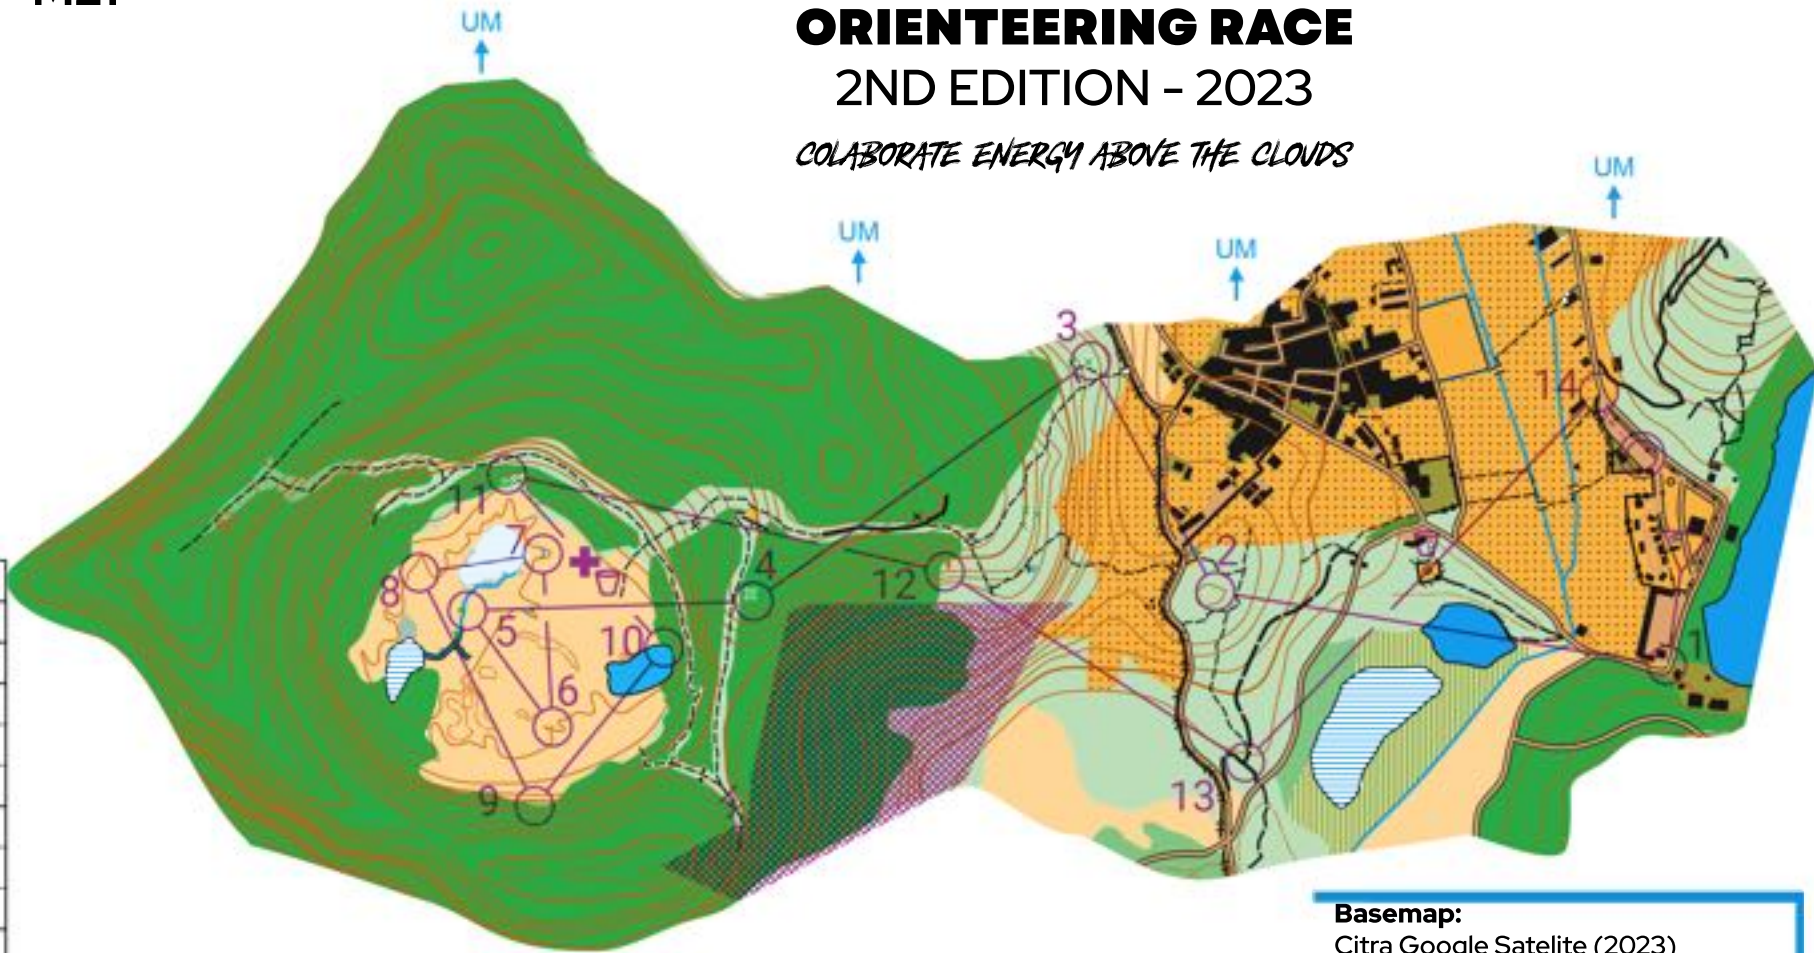

PANGONAN

Scale 1:10.000 | Contour Interval 5 m

Middle - M21

DIENG ORIENTEERING RACE

2ND EDITION - 2023

COLABORATE ENERGY ABOVE THE CLOUDS

Dieng Orienteering Race 2023			
Middle - M21	5,4 km	210 m	
▷	/		
1 48	/	<	
2 46	○		
3 45	→ ↑ ↗	○	
4 41	↑ ↗	○	
5 38	⚡	⚡	
6 34	∪		
7 37	⊗	∩	
8 39	◇	∩	
9 36	↶	∇	
10 33	⊗	○	
11 47	↗ ↑ ↗		
12 42	• ↶	○	
13 44	/	<	
14 31	↗ ↘ ↗		

○ — 100 m — ○

Prominent Feature Information:

- X** Shelter (Pondokan kayu)
- X** Fallen Tree (Pohon Tumbang)
- *** Pond (Kolam)

Basemap:

Citra Google Satellite (2023)
Dieng Orienteering Race 2022 Map

Course Setter:

Achmad Chairi

Mapper:

Achmad Chairi

Update:

Rahman Mukhlis, Arinta Eka DM, Sekar Rani Chairunnisa, Eko Prasetyo, Prayugo, Achmad Chairi
(February - May 2023)