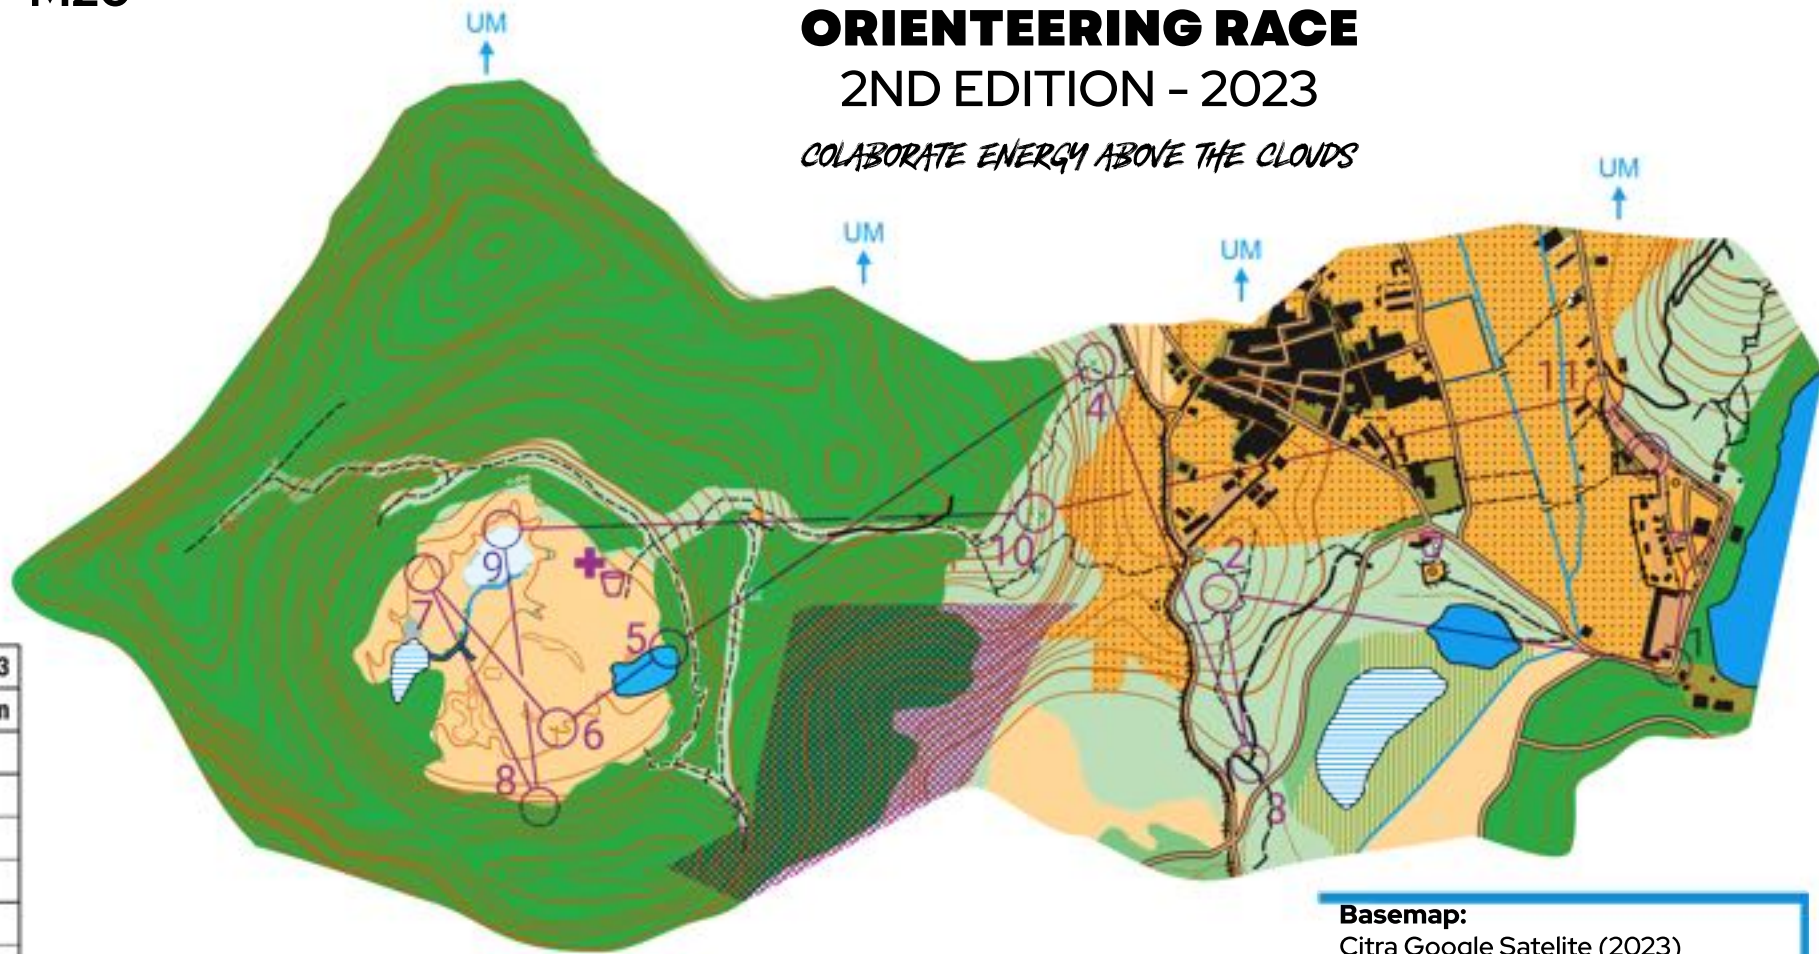

PANGONAN

Scale 1:10.000 | Contour Interval 5 m

Middle - M20

DIENG ORIENTEERING RACE

2ND EDITION - 2023

COLABORATE ENERGY ABOVE THE CLOUDS

Dieng Orienteering Race 2023			
Middle - M20	5,0 km	210 m	
1 48	/	<	
2 46	○		
3 44	/	<	
4 45	→ ↑ ↻	○	
5 33	⊖	○	
6 34	∪		
7 39	◇ ∩		
8 36	↶	∇	
9 40	▧ ▨		
10 43	↑ ↑ ↻	○	
11 31	↗ ↘		

○ — 100 m — ○

Prominent Feature Information:

- X** Shelter (Pondokan kayu)
- X** Fallen Tree (Pohon Tumbang)
- *** Pond (Kolam)

Basemap:

Citra Google Satellite (2023)
Dieng Orienteering Race 2022 Map

Course Setter:

Achmad Chairi

Mapper:

Achmad Chairi

Update:

Rahman Mukhlis, Arinta Eka DM, Sekar Rani Chairunnisa, Eko Prasetyo, Prayugo, Achmad Chairi
(February - May 2023)