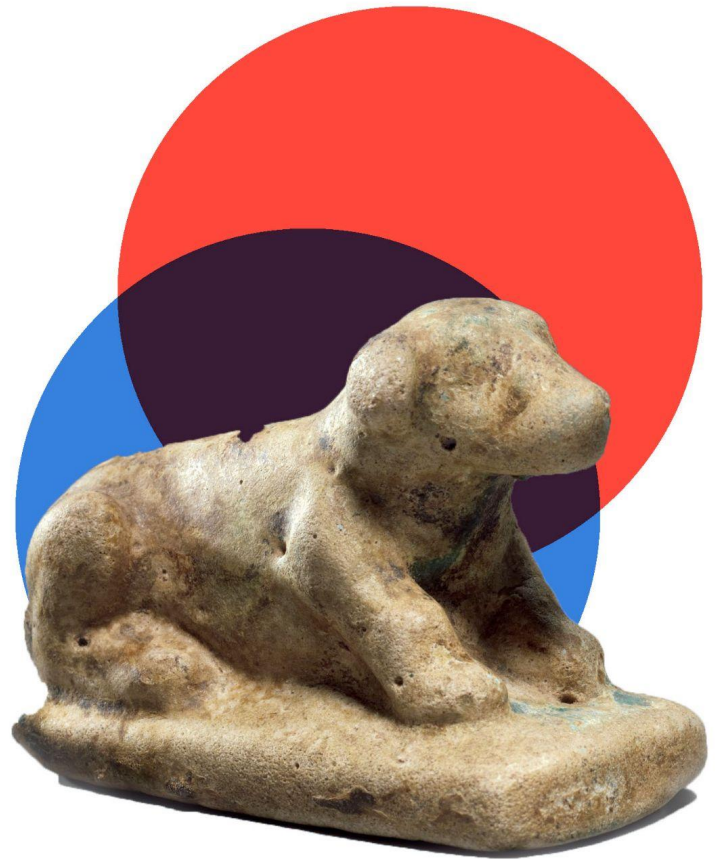

THIS ZINE IS FULL OF  
DOGS, BUT LOOK OUT,  
THERE'S A SUPRISE!

ALL IMAGES ARE FROM THE  
METROPOLITAN MUSEUM OF ART'S  
OPEN SOURCE DATABASE, AND  
WIKIMEDIA COMMONS. THE FONT IS  
LEMON MILK

THE ZINE

OF

DOGS

HANNAH PASEDAG

Rover

HANNAH PASEDAG IS NOT A DOG OR AN ALLIGATOR, SADLY. SHE IS HOWEVER, A PRINTMAKER/PAINTER BASED IN THE ATLANTA METRO AREA. MOST OF THIS ZINE WAS THOUGHT UP WHILE ZONING OUT ON A TRAIN, AND MADE SENSE TO CREATE, GIVEN HER PASSION FOR ART HISTORY AND ANIMALS.

Kotaro

MOMO

Firulais

Pochi

Fifi

Toong tong

Laika

Nurung-ee