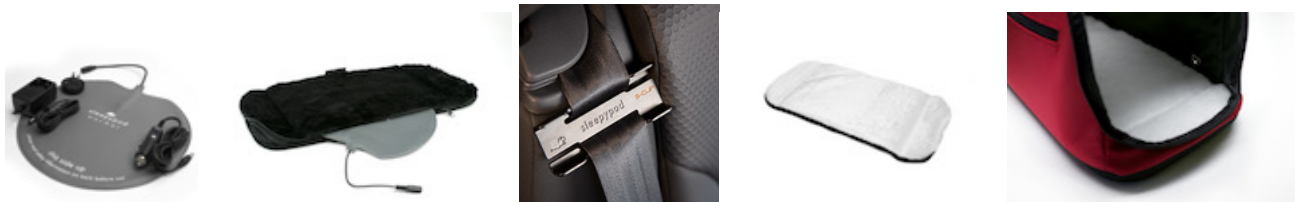

Optional accessories:

A plug-in Warmer pad slips below the standard Ultra Plush bedding to help keep a pet warm in cooler climates.

- Universal Warmer Kit: <https://bit.ly/instructionsWarmerAir>

Frequent travelers will benefit from the S-Clip that acts like a bookmark, remembering the ideal seatbelt length.

- S-Clip: <https://bit.ly/instructionsSClip>

For those who want to refresh the Sleepypod with new bedding in a different color.

- White Ultra Plush bedding