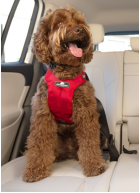

Special editions:

- American Red Cross edition Clickit Sport - <https://sleepypod.com/american-red-cross>