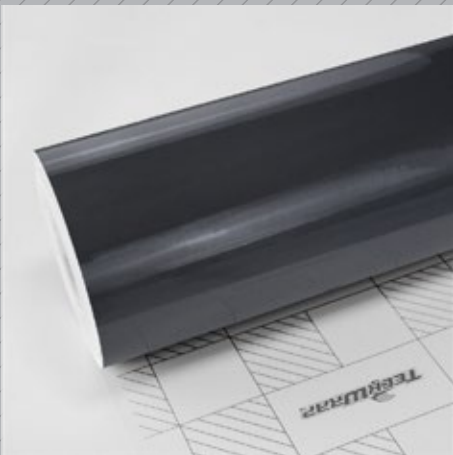

TITANIUM GRAY
SKU: CG15