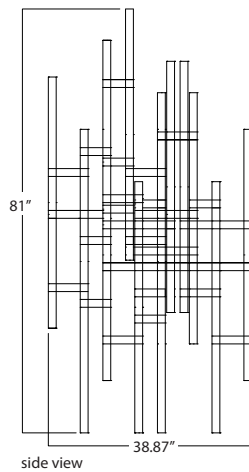

# Swarm

Mike and Maaike

Swarm is the first screen in Council's collection. Made of slim wooden strips connected with aluminum links, Swarm is an effective freestanding barrier that creates a sense of texture and motion, separating space without absolutely dividing it. Designed to feel organic and random, Swarm's components come in white, black, green, and natural wood.