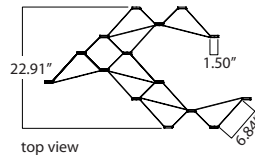

# Swarm

Mike and Maaike

Swarm is the first screen in Council's collection. Made of slim wooden strips connected with aluminum links, Swarm is an effective freestanding barrier that creates a sense of texture and motion, separating space without absolutely dividing it. Designed to feel organic and random, Swarm's components come in white, black, green, and natural wood.