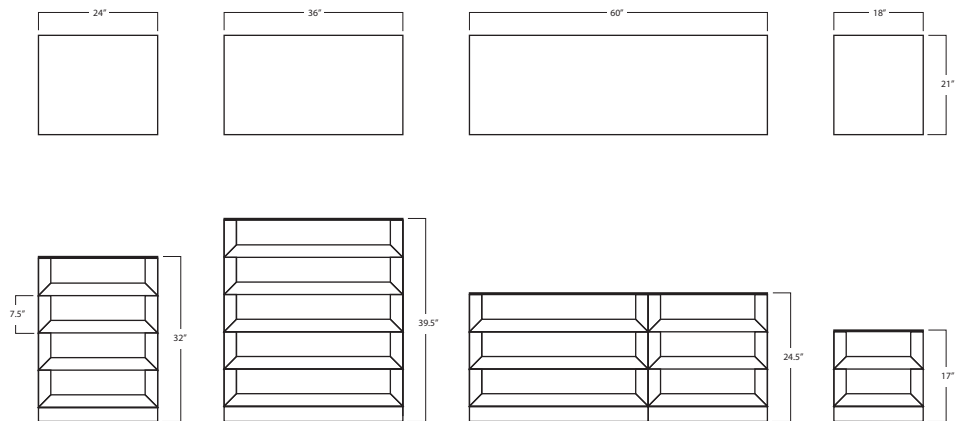

Shadow

Jonah Takagi

Architectural and endlessly adaptable, Shadow's drawers are available in three widths, which can be combined into a single column of drawers or into a system of multiple heights and multiple widths. Drawer pulls are cleverly hidden beneath each drawer's geometric facade, which plays with perspective and light. Shadow's drawers are available in various colors; the case is available in colors and natural wood veneers.

Casing

White

Blue-Black

Ash Veneer

Drawer faces

White

Blue-Black

Beige